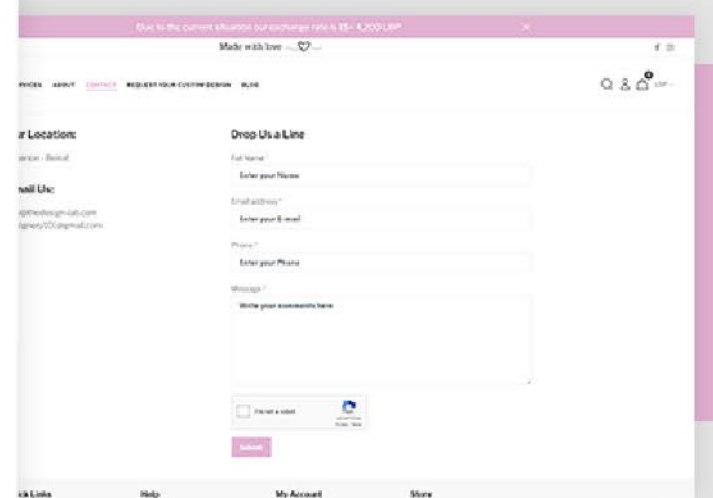

Client
Industry
Country
URL

Caltic Ghana
Media & Advertising
Ghana
www.calticghana.com

Client
Industry
Country
URL

Canbic Media
Media & Advertising
Canada
www.canbecmedia.com

Client
Industry
Country
URL

The Design Lab
E-Commerce
Lebanon
www.thedesign-lab.com