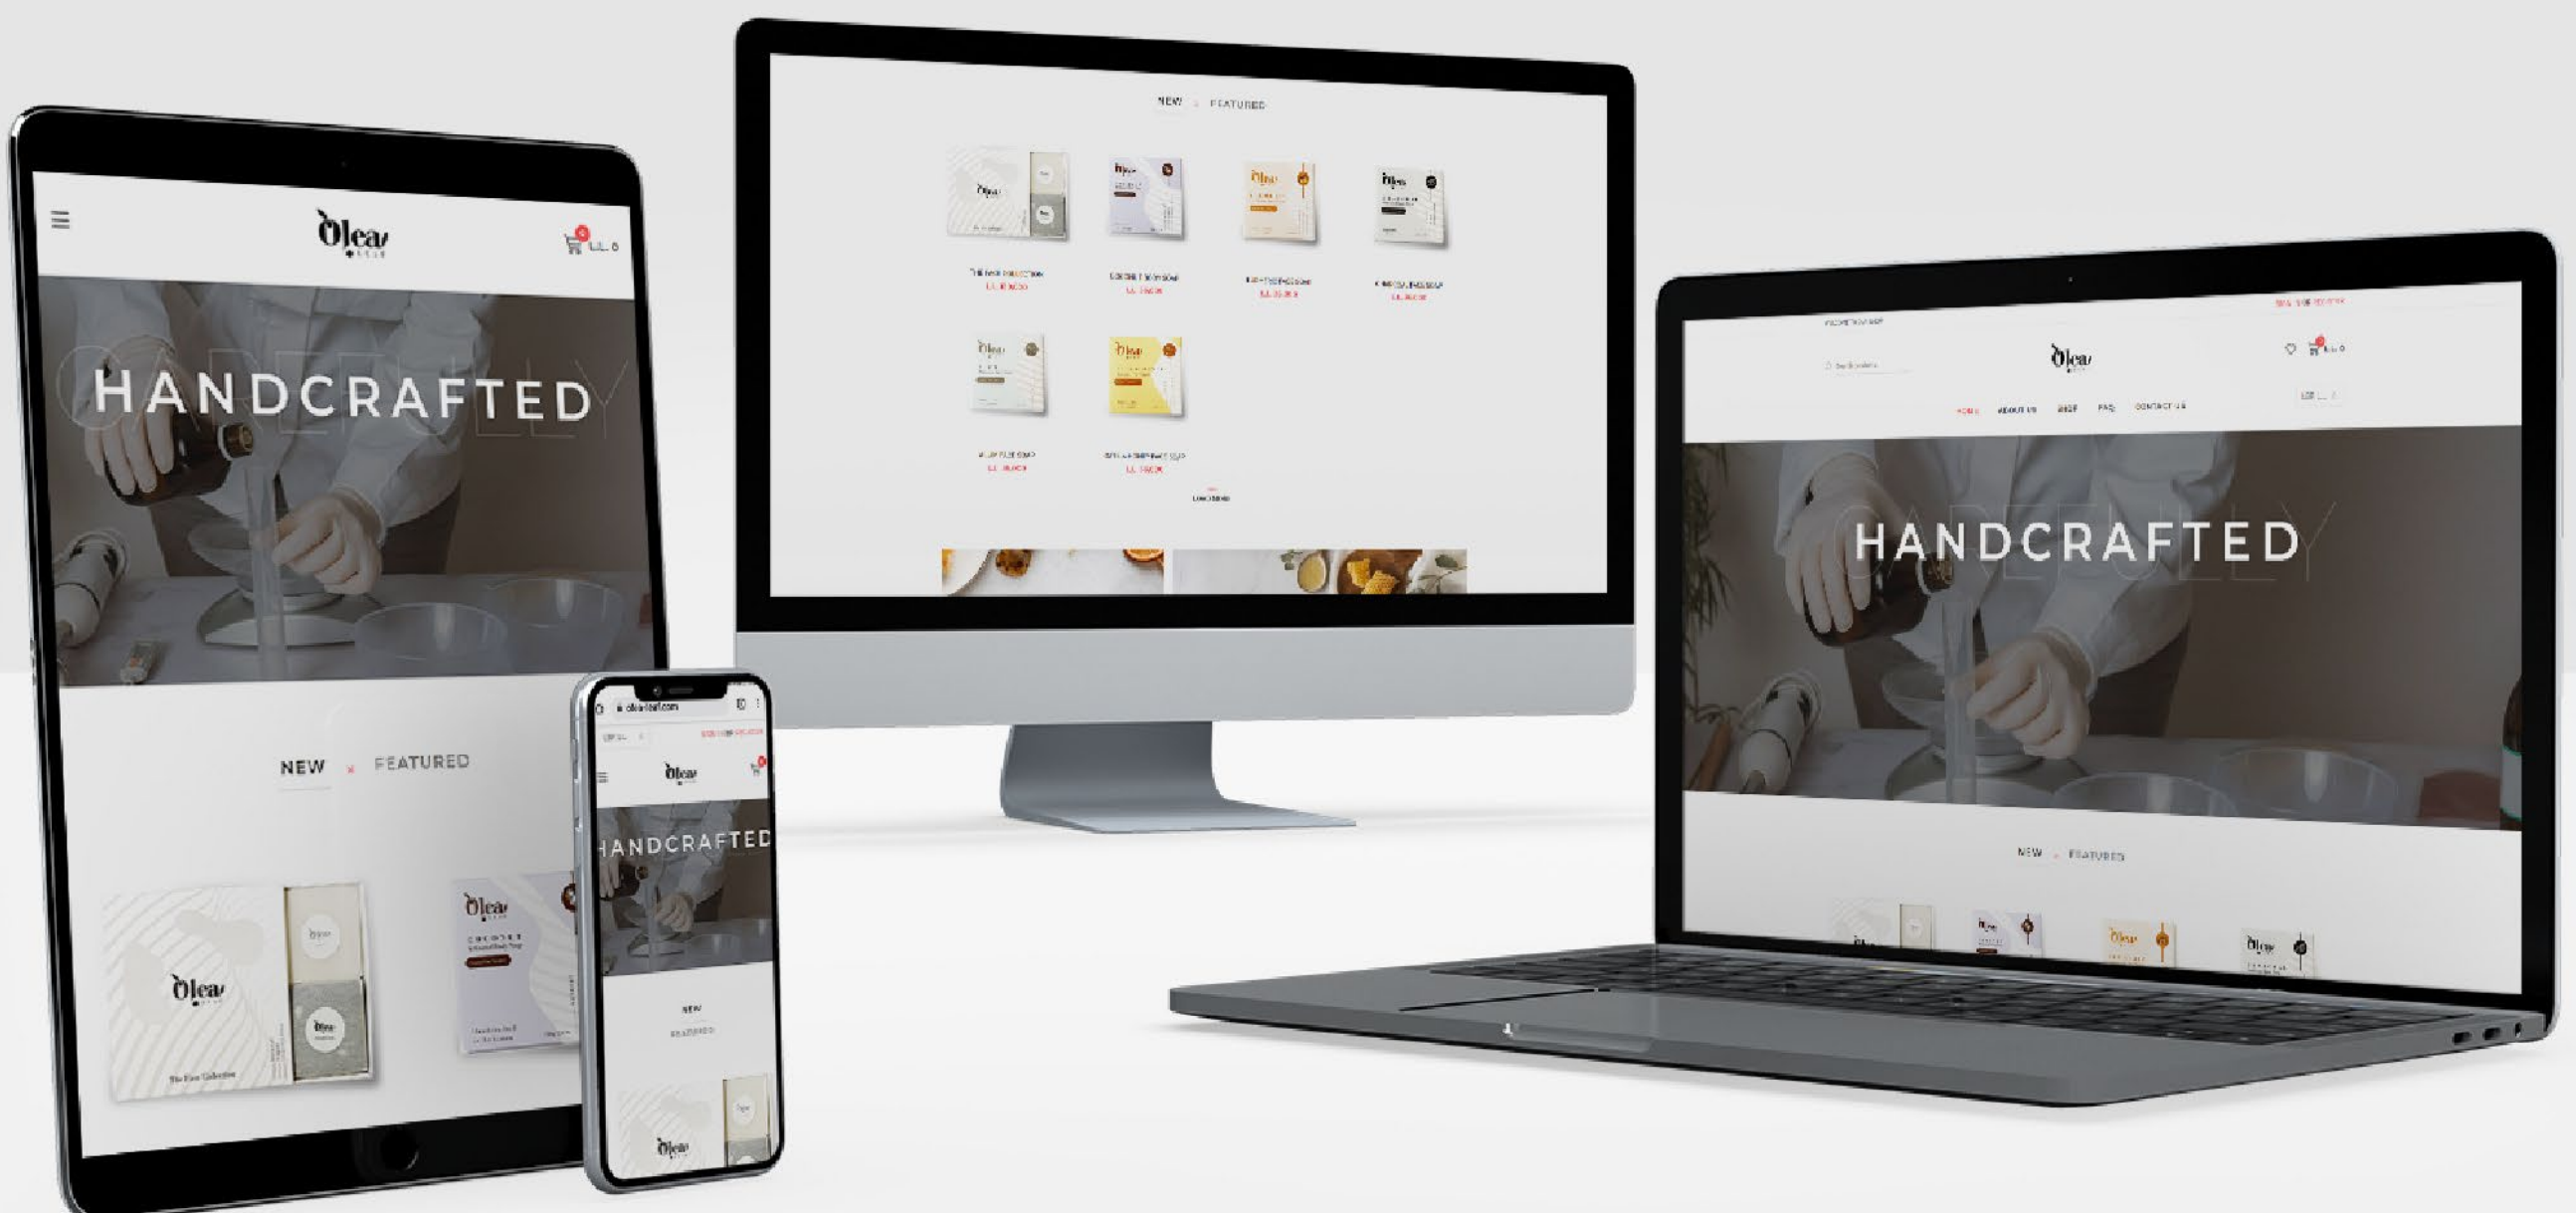

WEBSITE DESIGN