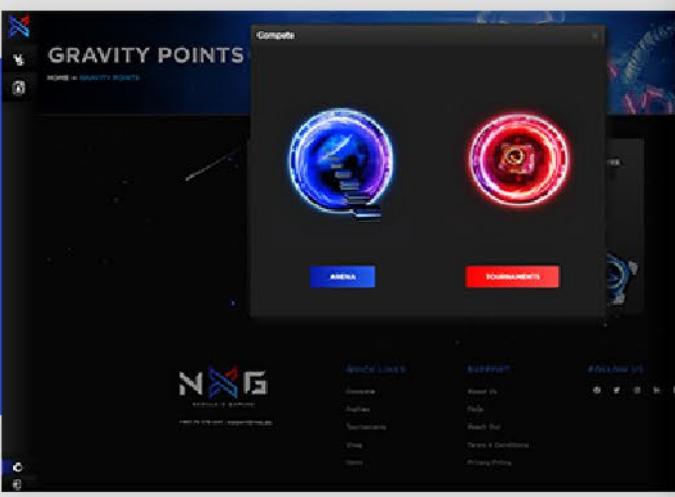

Client
Industry
Country
URL

Nebula X Gaming
E-Sports
U.K
www.nxg.gg