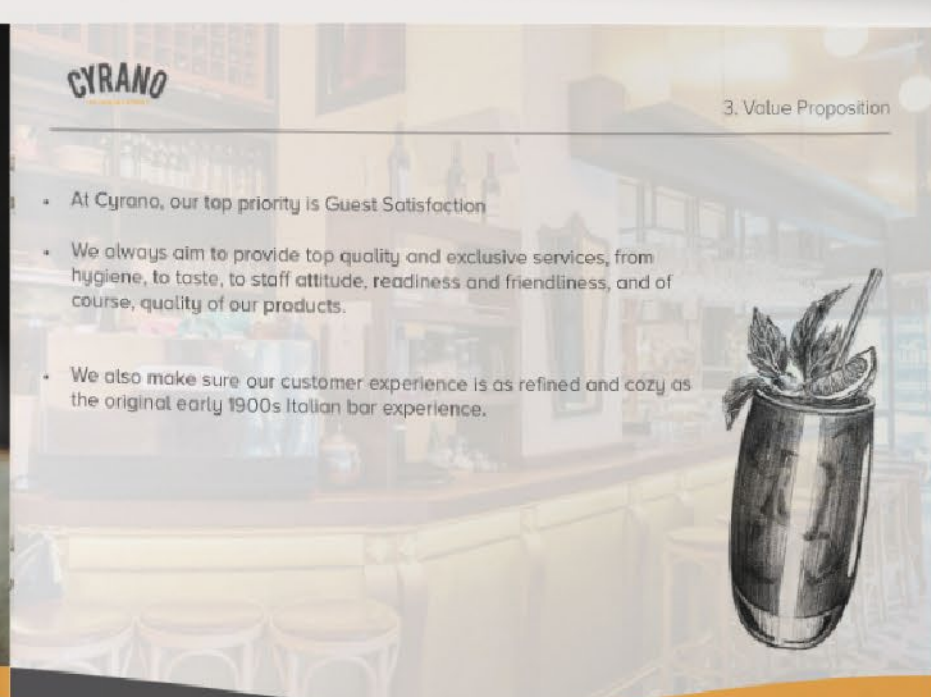

Client
Type of Job
Country

Cyrano
F&B
Lebanon / U.K

CYRANO

• LE COIN DE L'APERU •

Brief

House Of Butlers is a fine liquor shop and cocktail bar inspired by late century London's private clubs.

Along with its cozy and charming atmosphere, the shop offers a large variety of high quality old fashioned spirits, ranging from cocktails to wines and liquors for anyone looking for refinement and exclusivity.