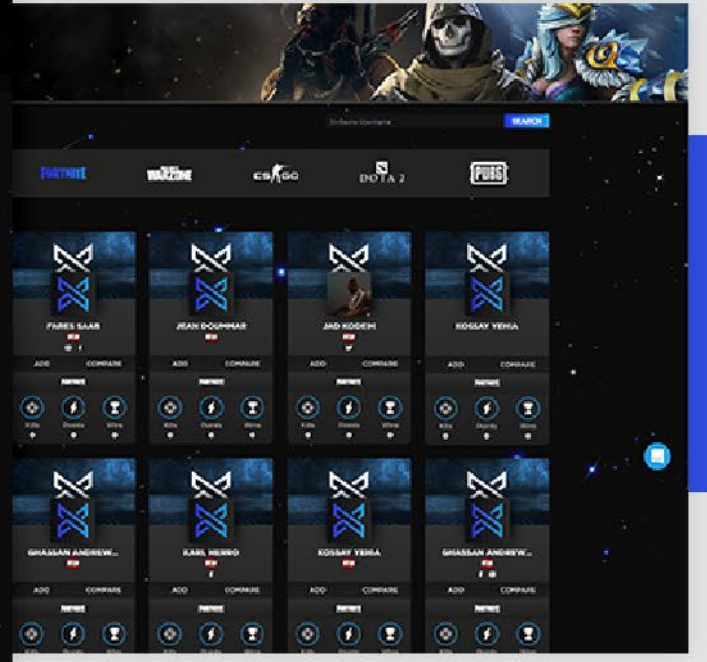

Client
Industry
Country
URL

Nebula X Gaming
E-Sports
U.K
www.nxg.gg