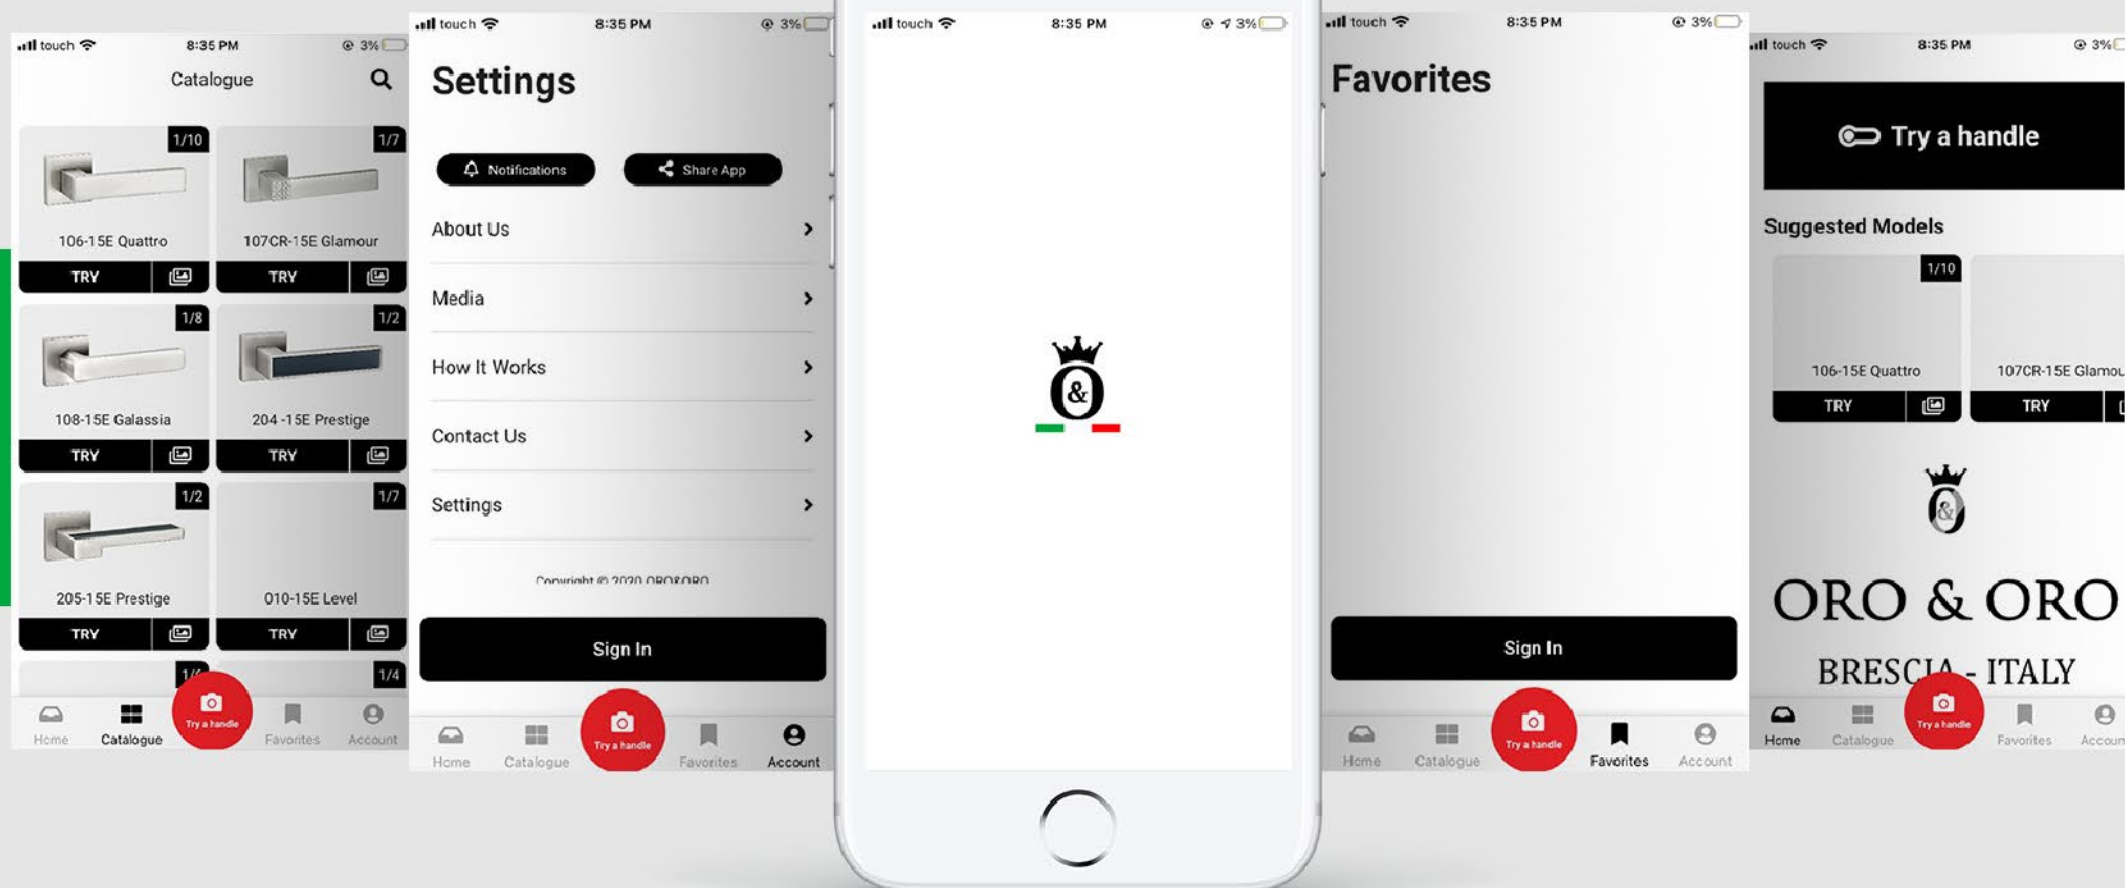

DEVELOPMENT

APPLICATIONS

CUSTOM

Client
Industry
Country
OS

Oro & Oro
Interior Furbishing
Italy
Android & IOS