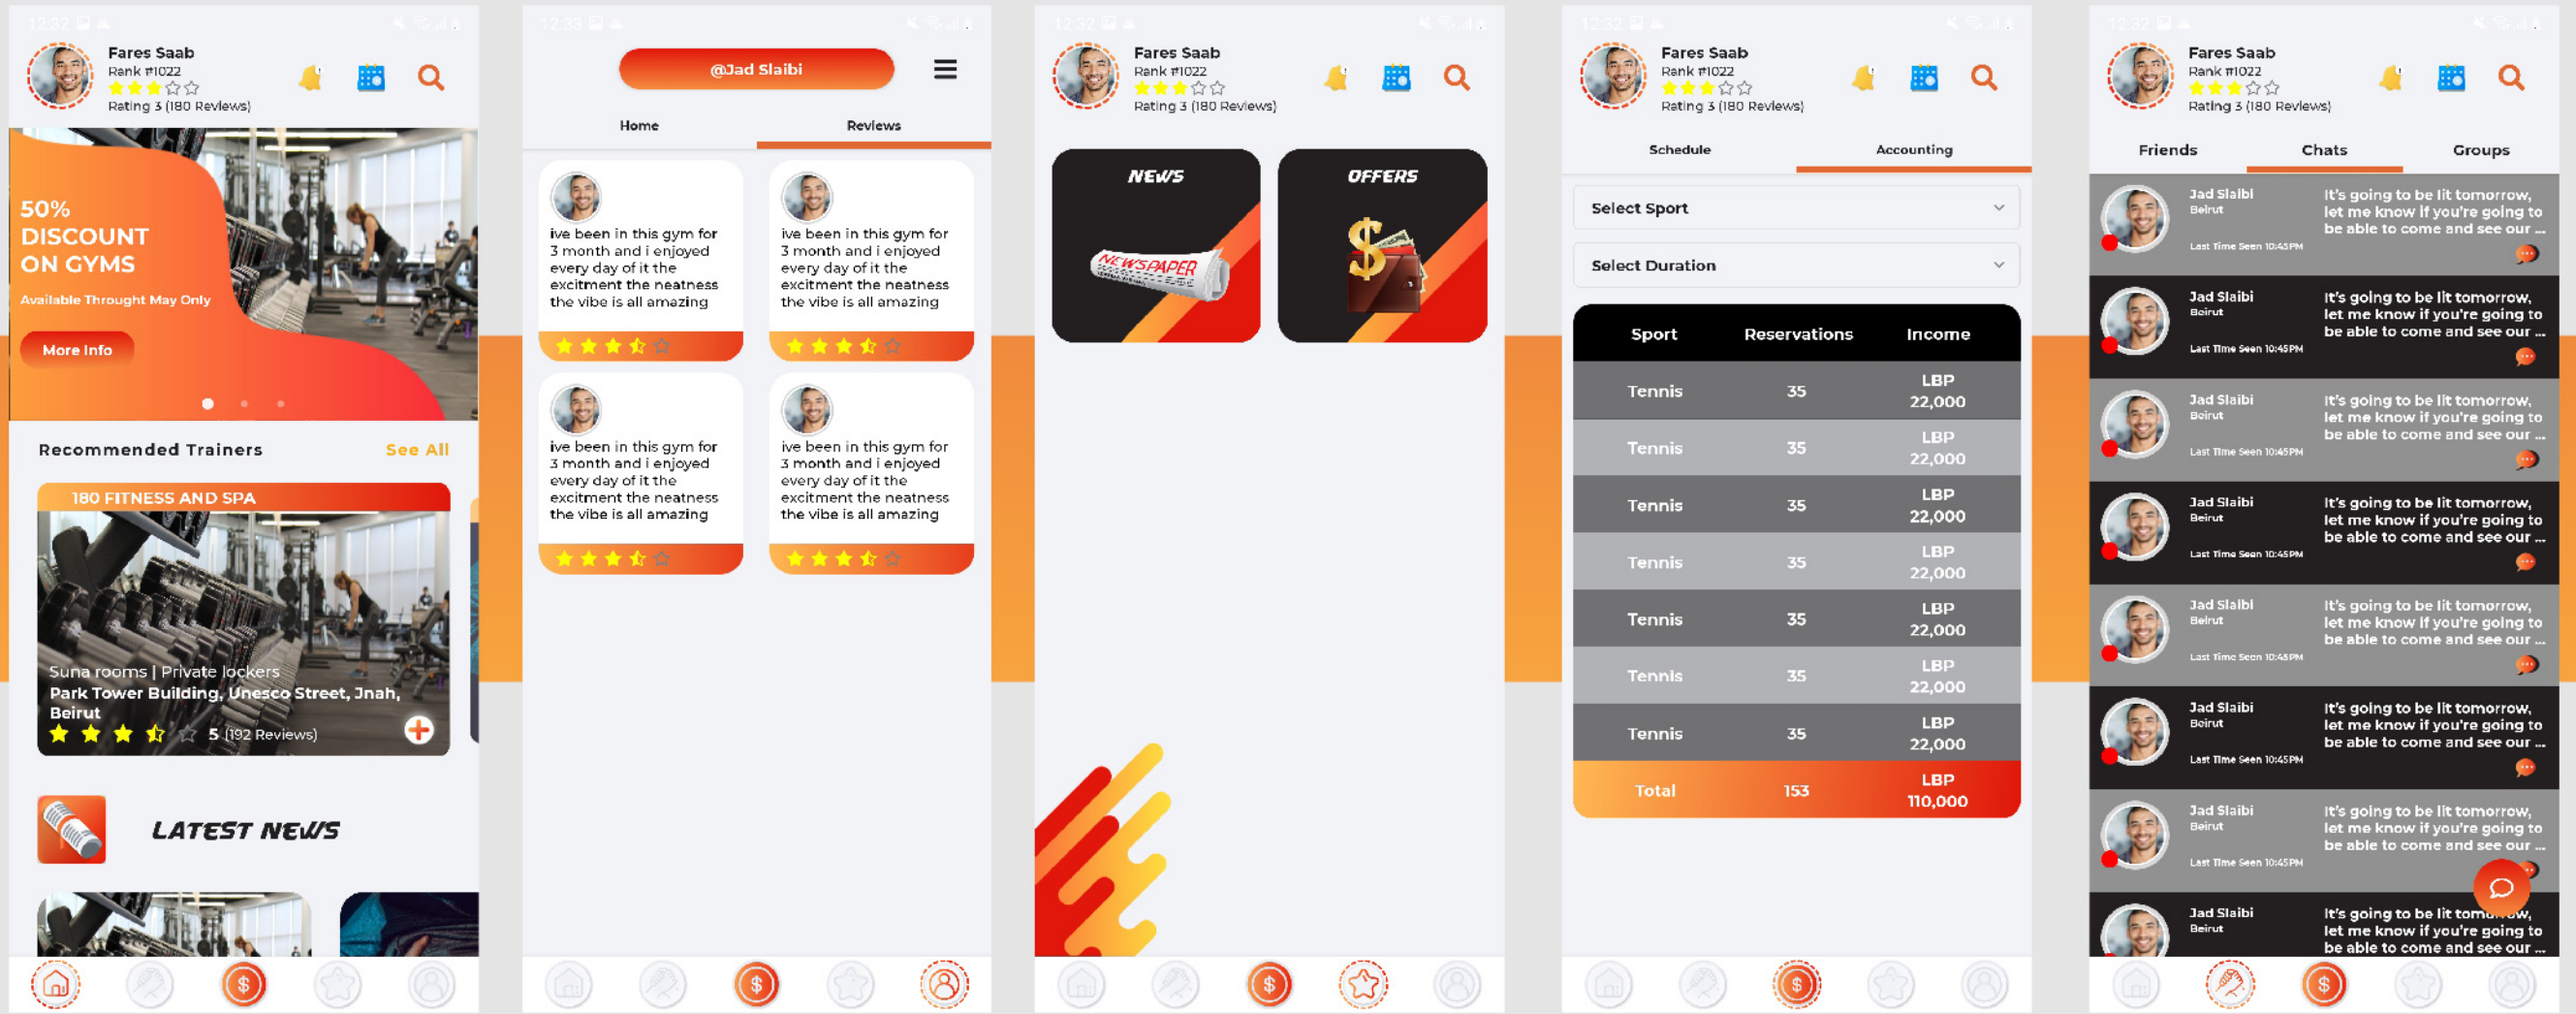

CLUB INTERFACE