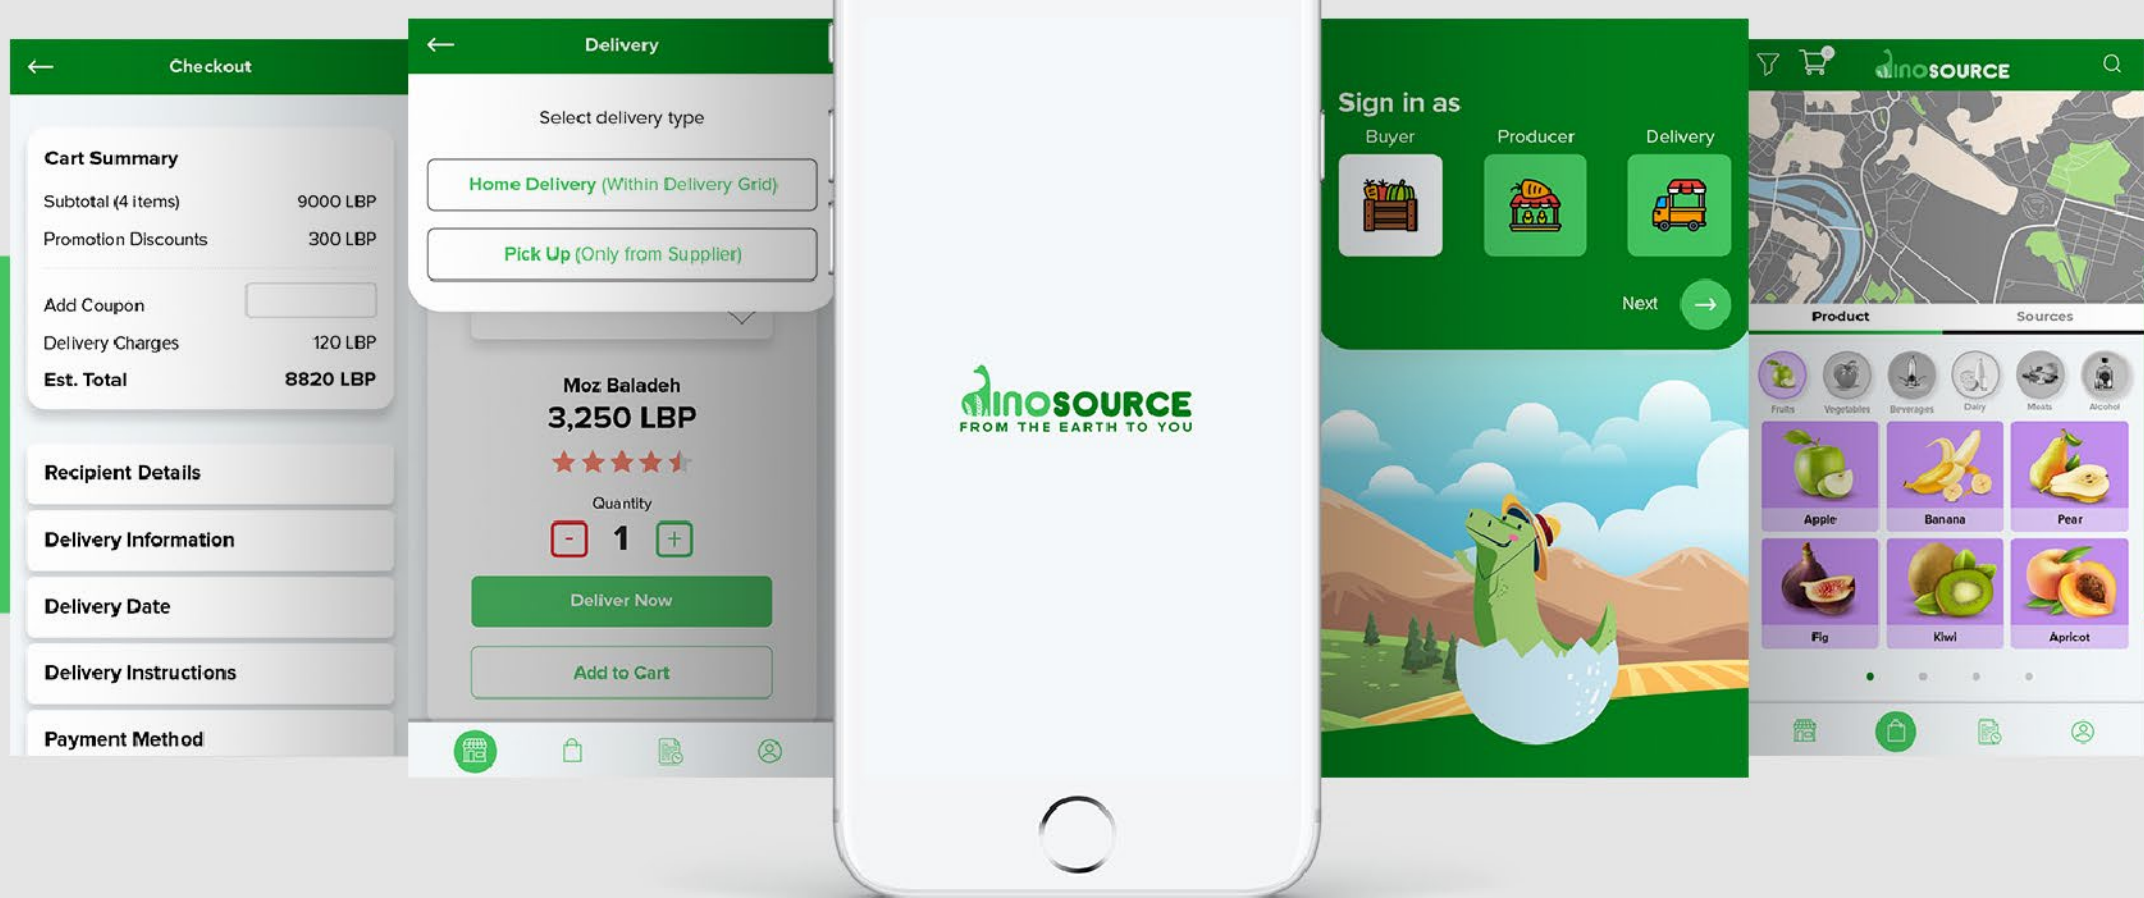

Client
Type of Job
Country

Dinosource
Agriculture
Lebanon

Brief

Most farmers in Lebanon get ripped off by middlemen, who usually take around 45 to 50% of the farmers income to distribute & sell their products; they also do not have the capital/power to market their products without the "intervention" of big corporations. Dinosource is a platform (Mobile & Tablet) where Fruits/Vegetables, Meats, Dairy, Alcohol & other f&b producer can present their products daily, with a description/quantities for each item.

THE CONCEPT

Consumer
Supplier
Bold & Adventurous

Earth
Organic
The Source

Friendly
Fluid
Down to Earth
Slick

Spring Green represents nature, health, & induces a sense of calmness.

Forest Green represents fertility, abundance, & induces a sense of coexistence.

The color of innocence, goodness & purity.

APPLICATION DESIGN