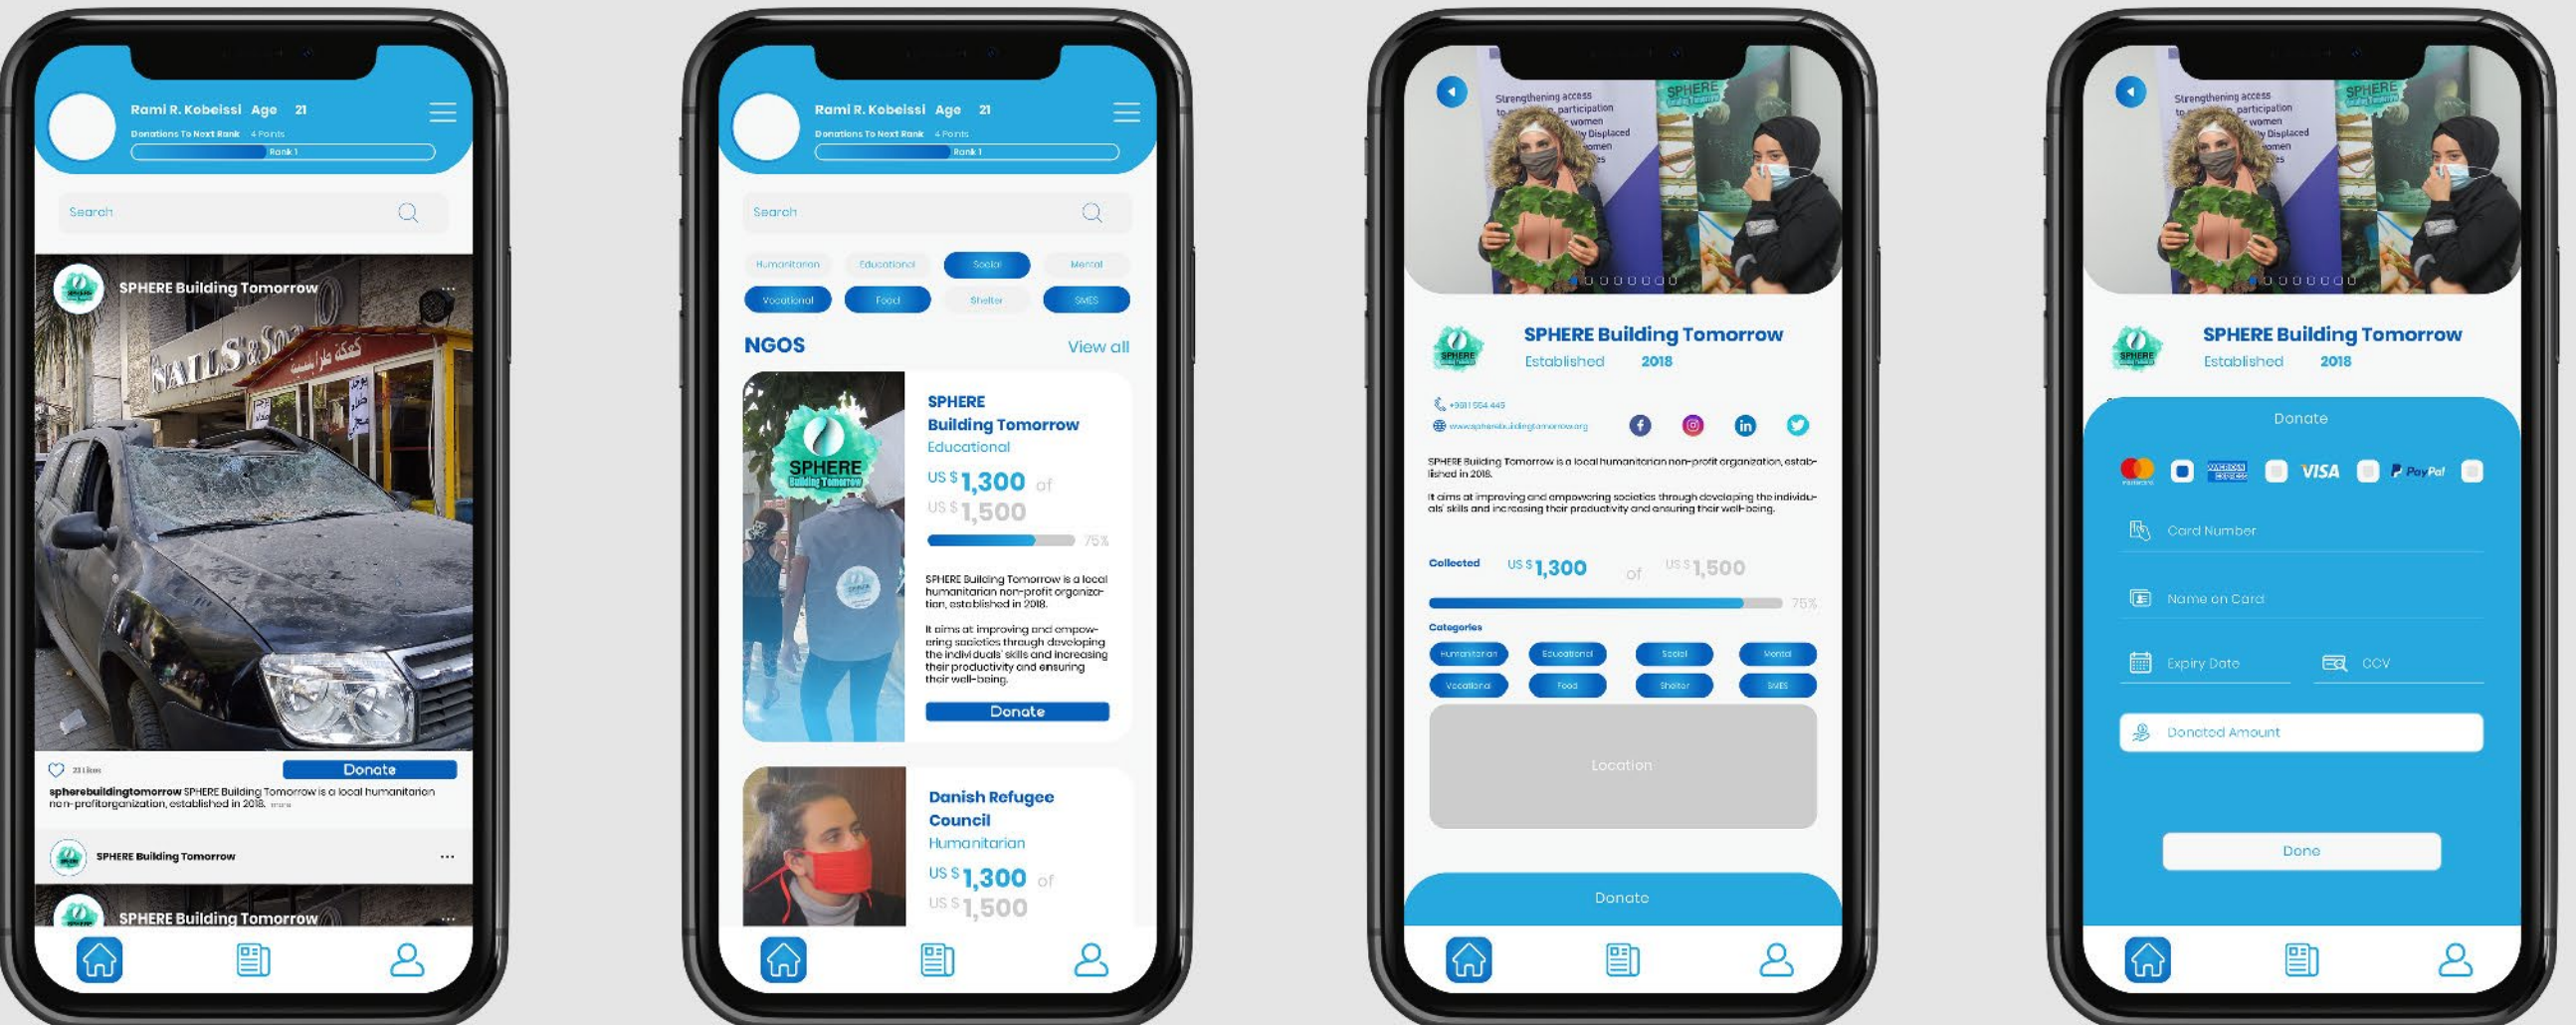

USER MODULE