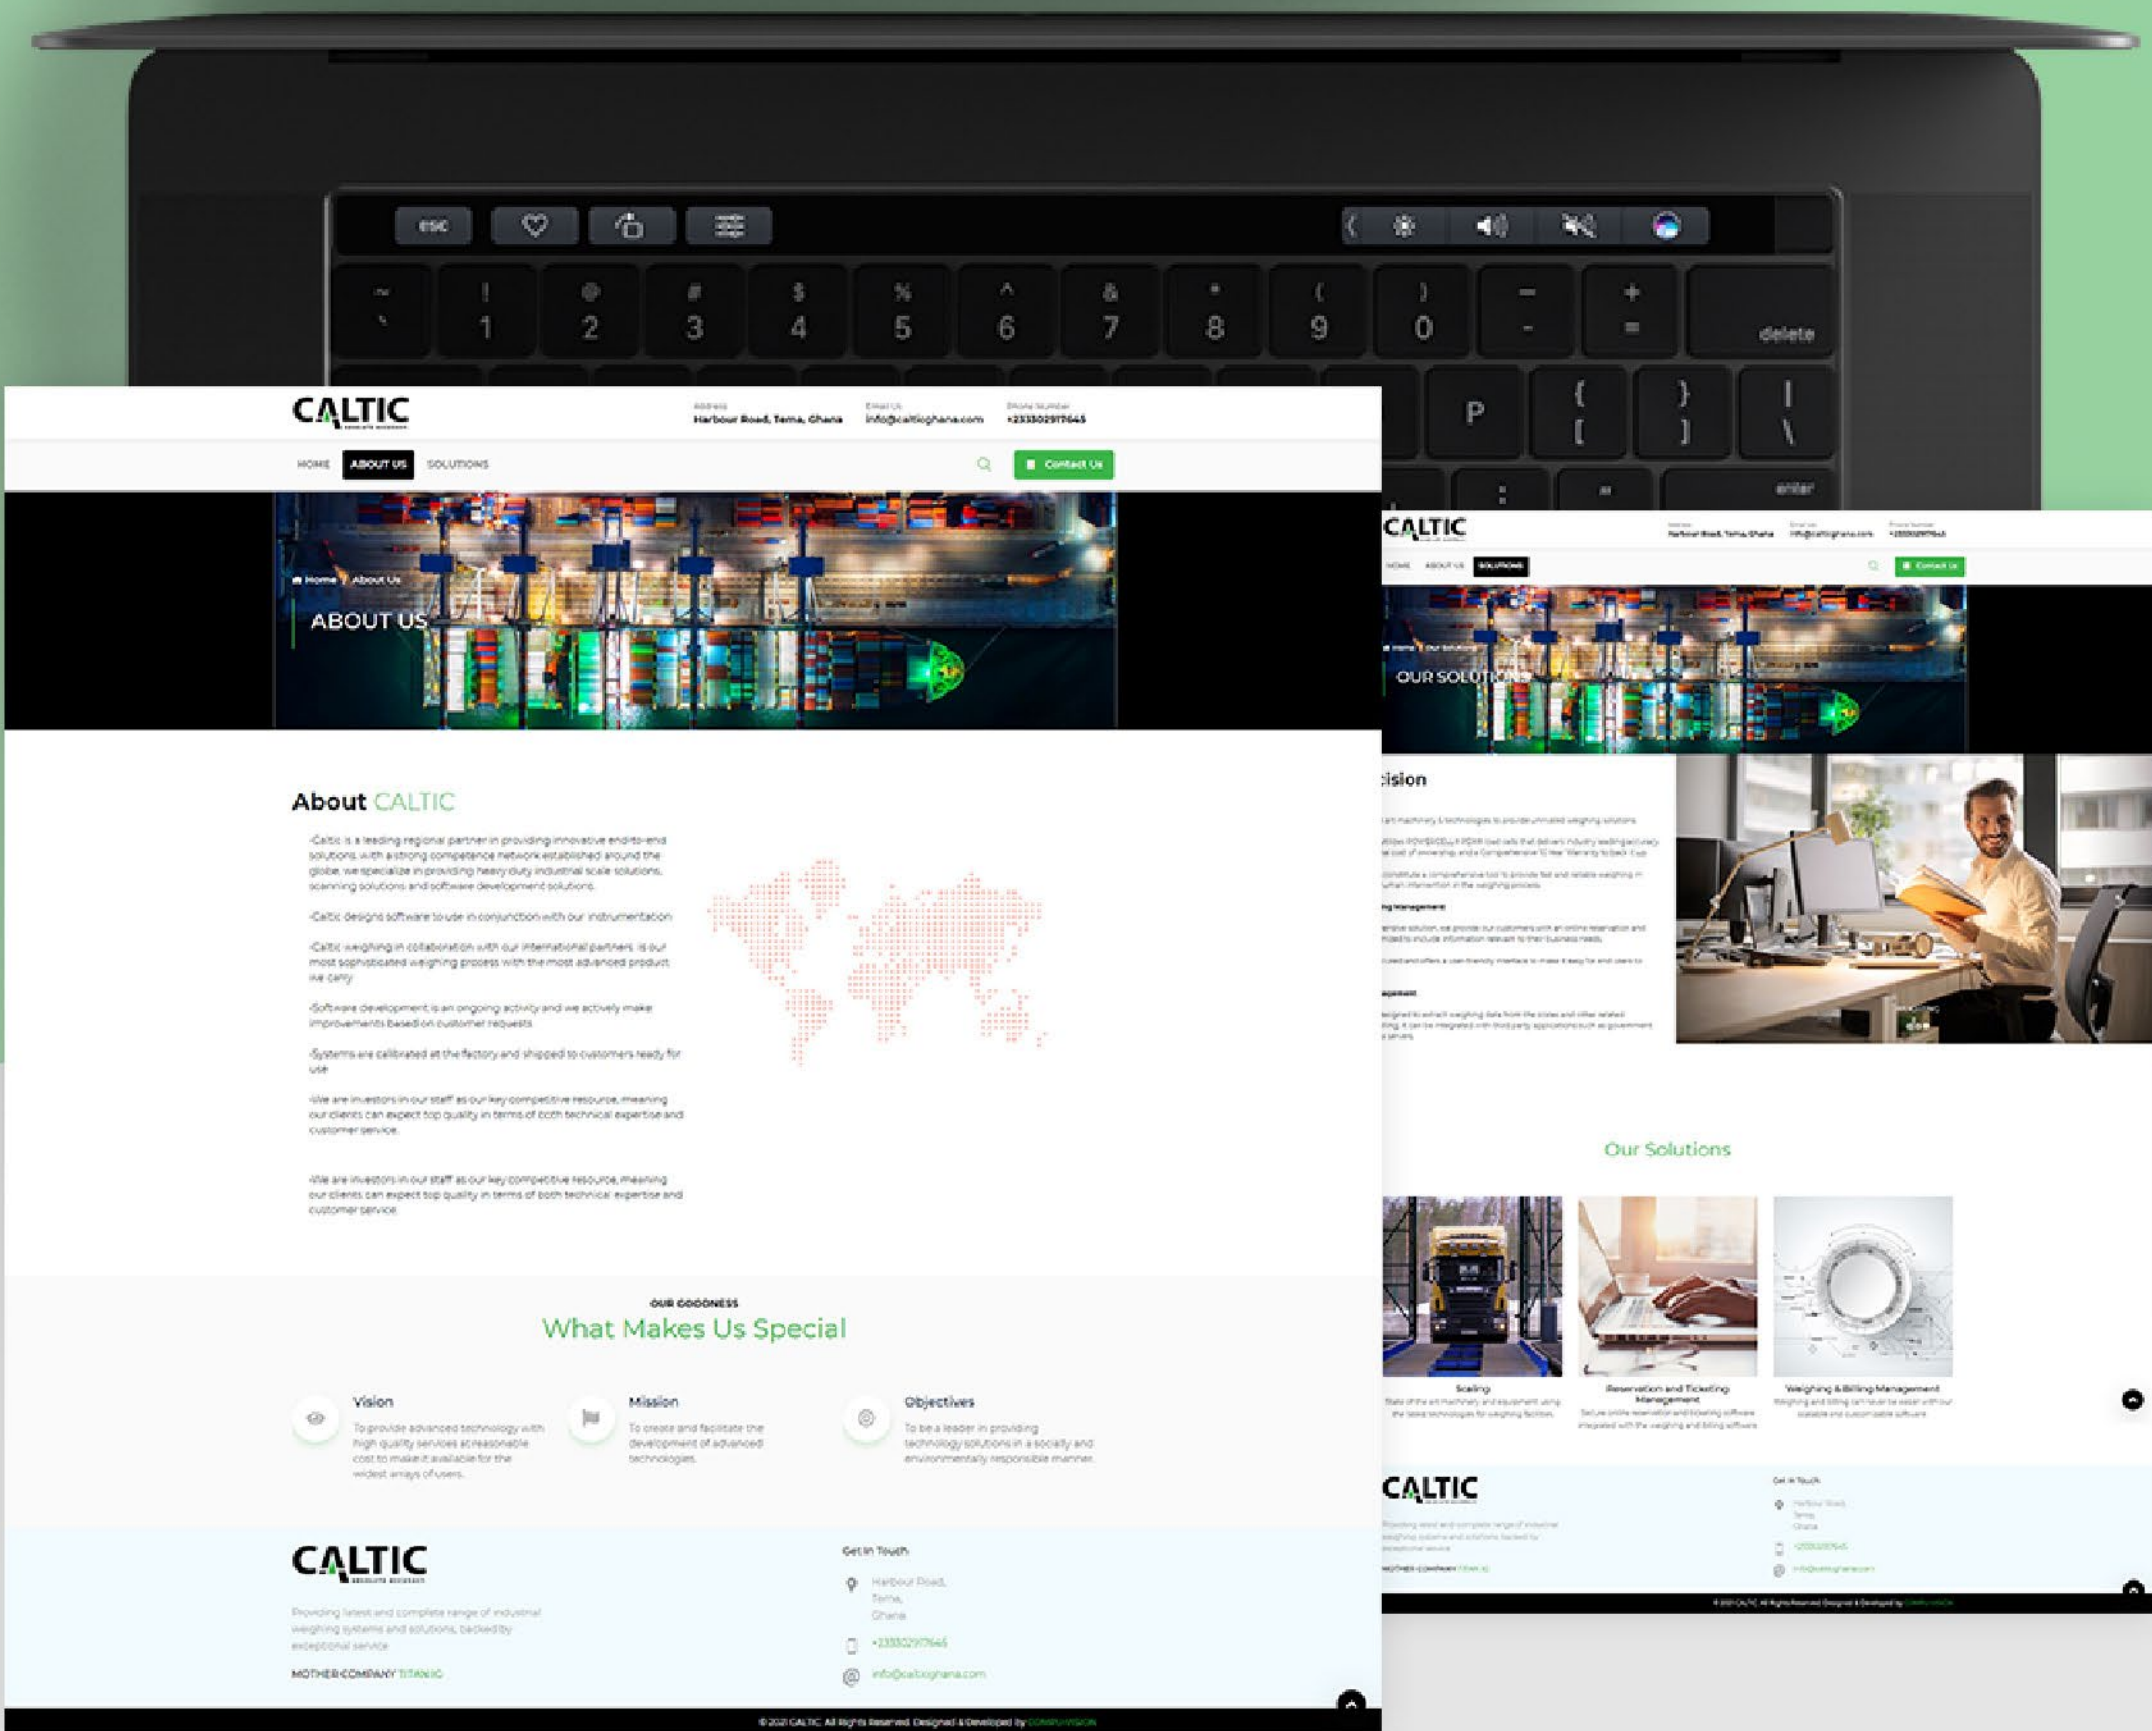

Client
Industry
Country
URL

Caltic Ghana
Media & Advertising
Ghana
www.calticghana.com