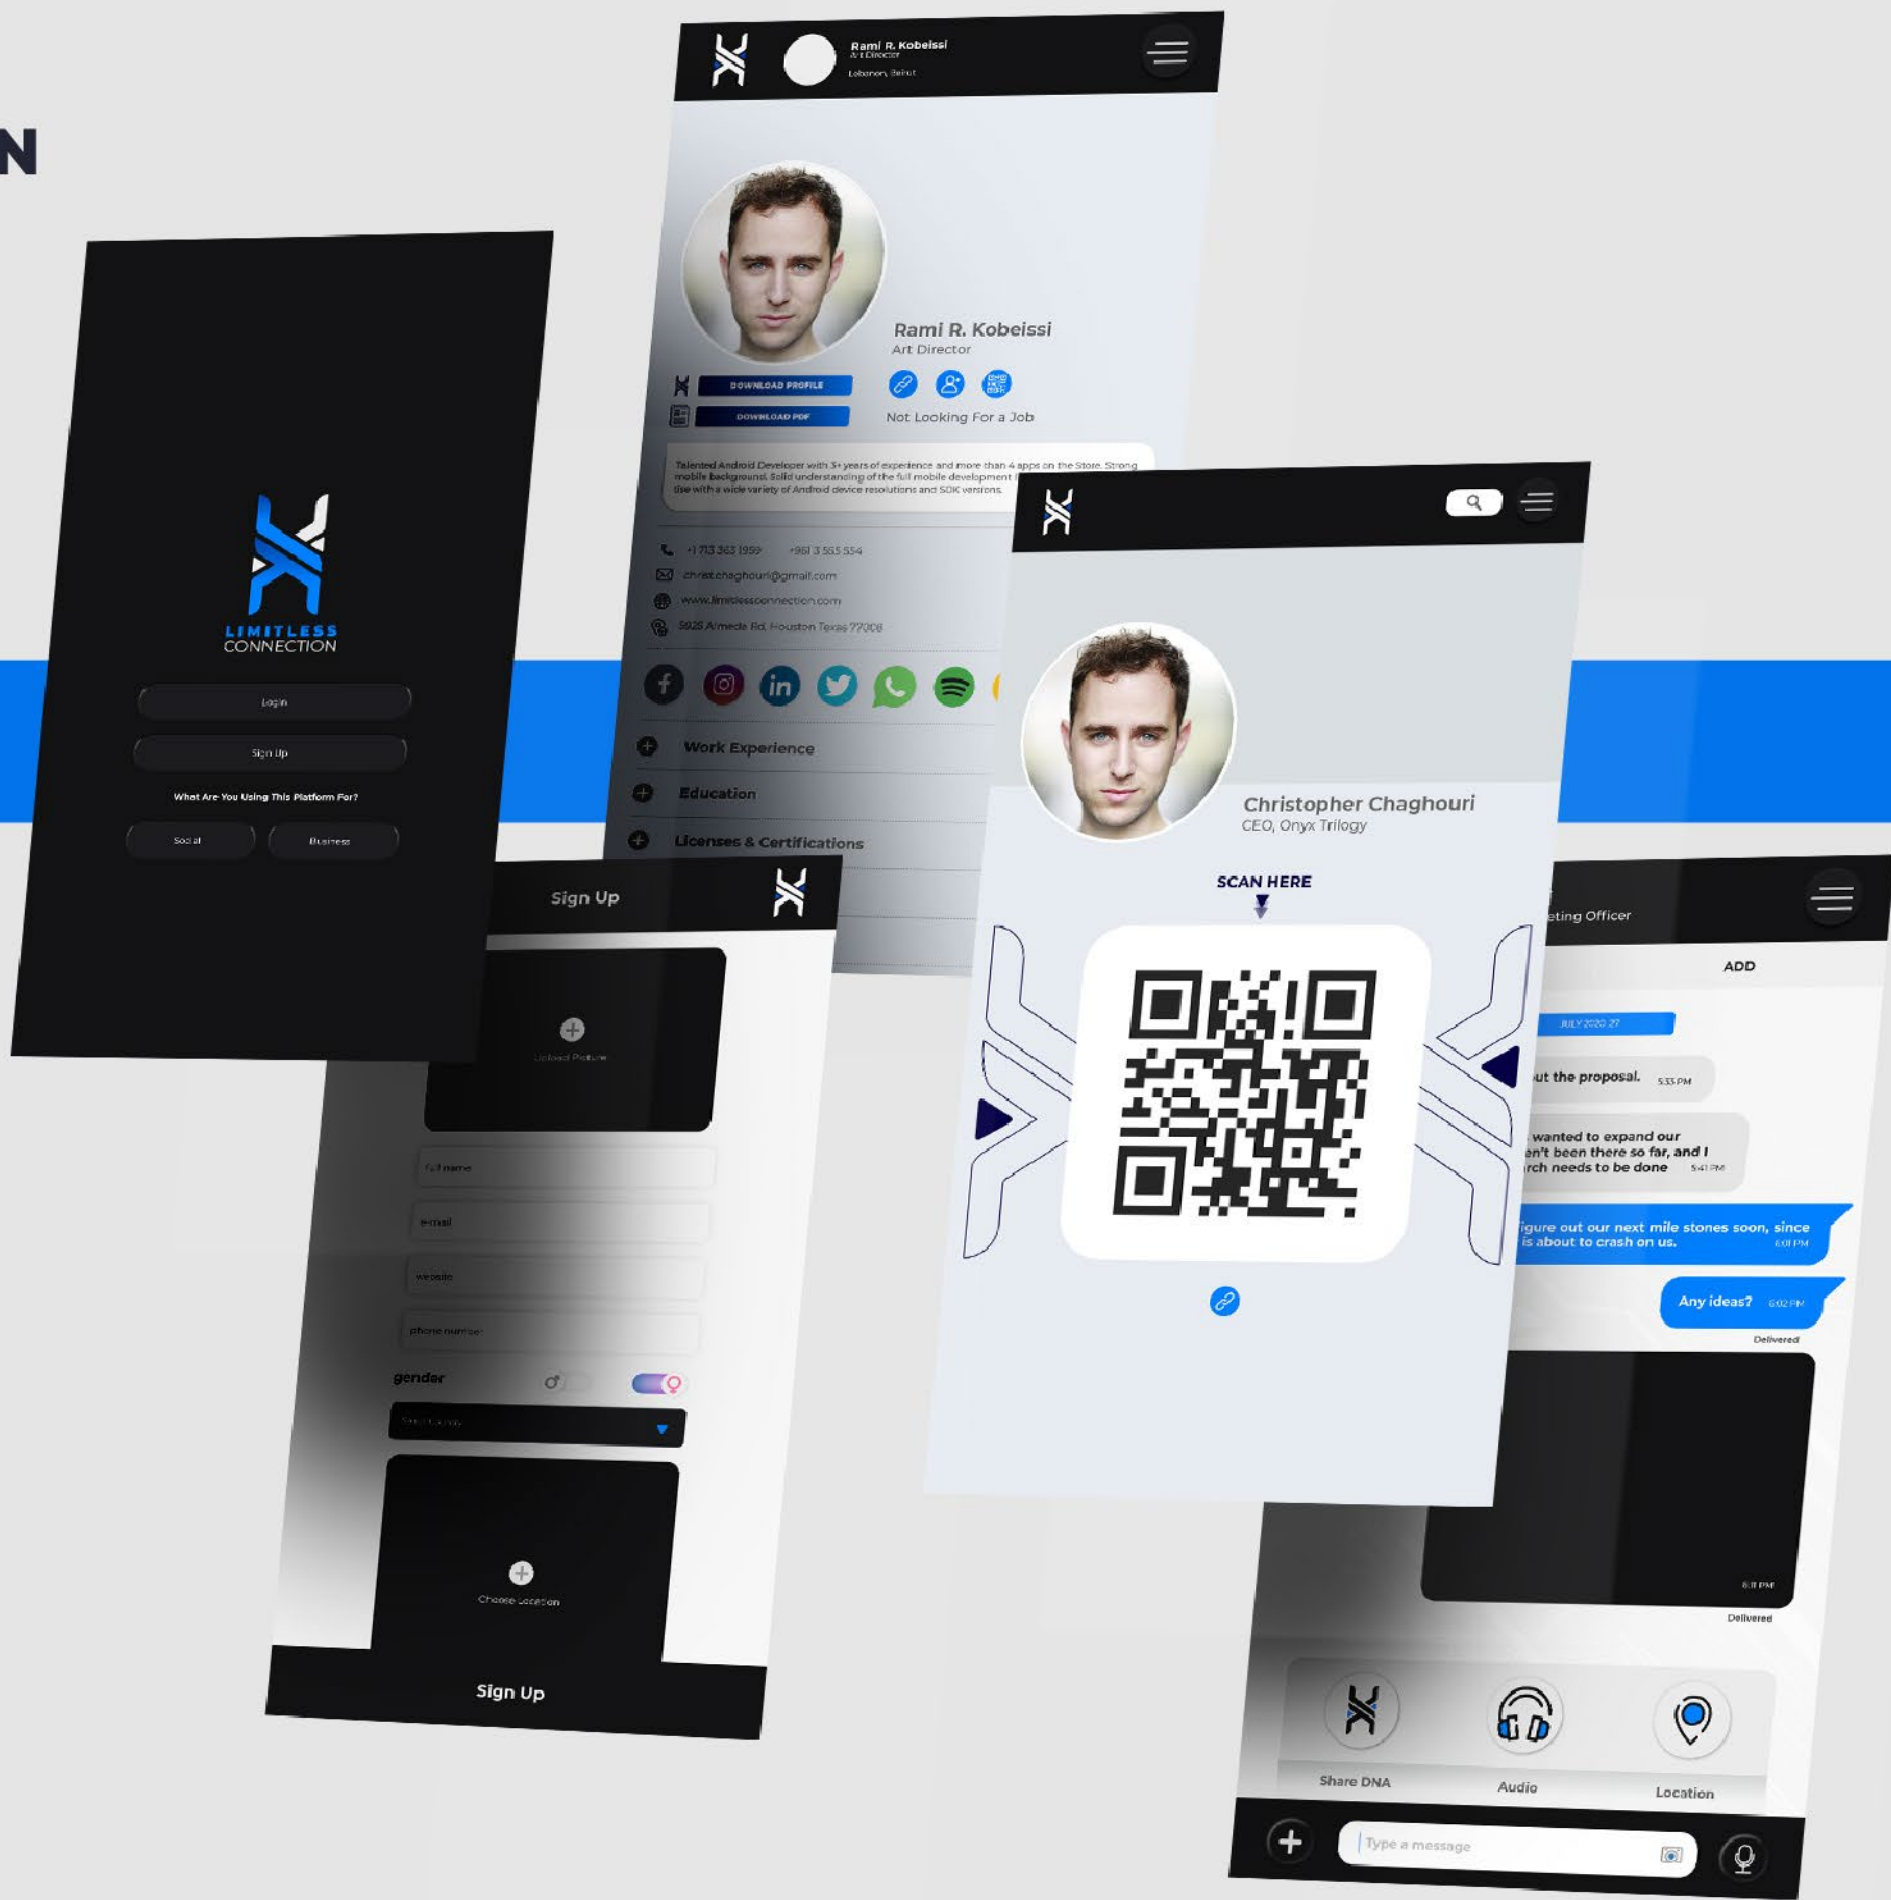

APP DESIGN

CARD DESIGNS

NFC CHIPS