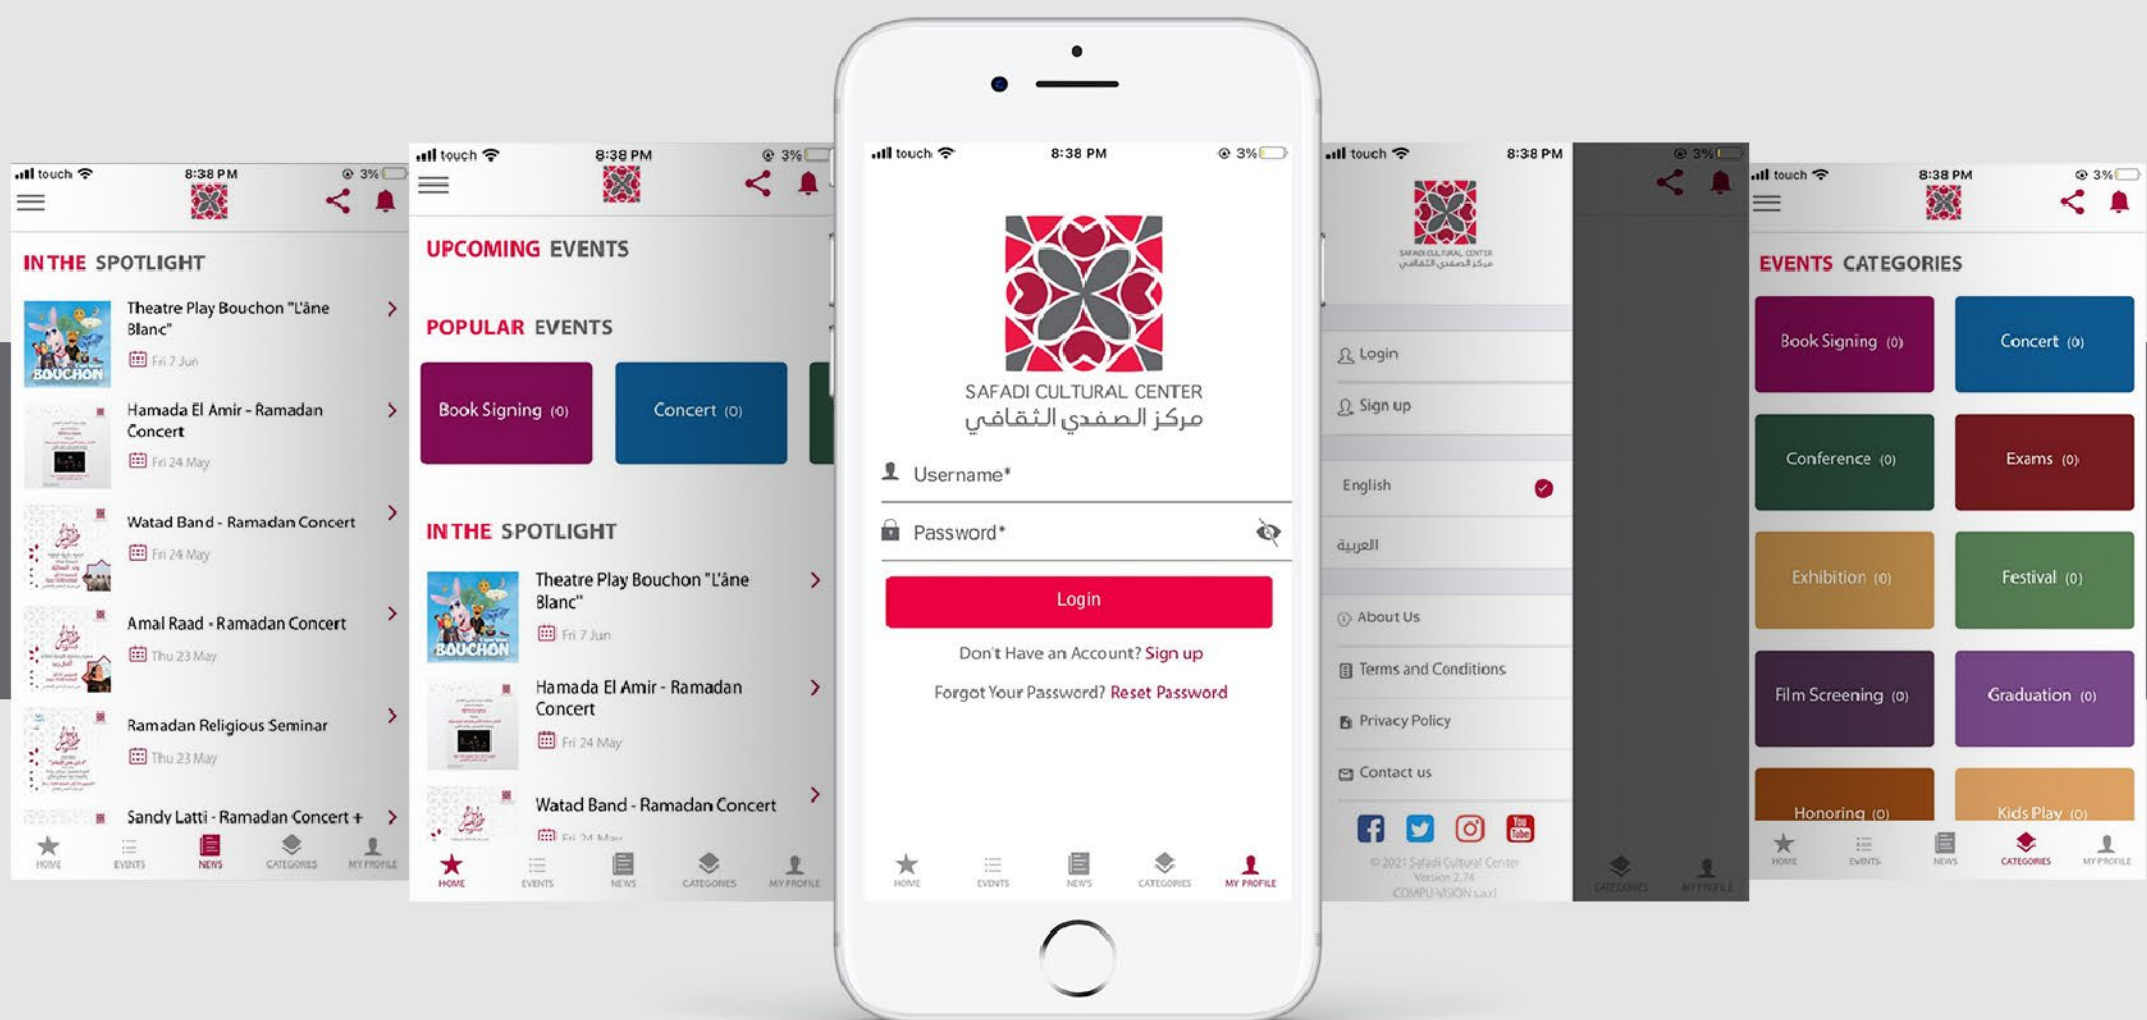

CUSTOM

Client
Industry
Country
OS

Al Safadi Culture Center
Culture & Tourism
Lebanon
Android & IOS