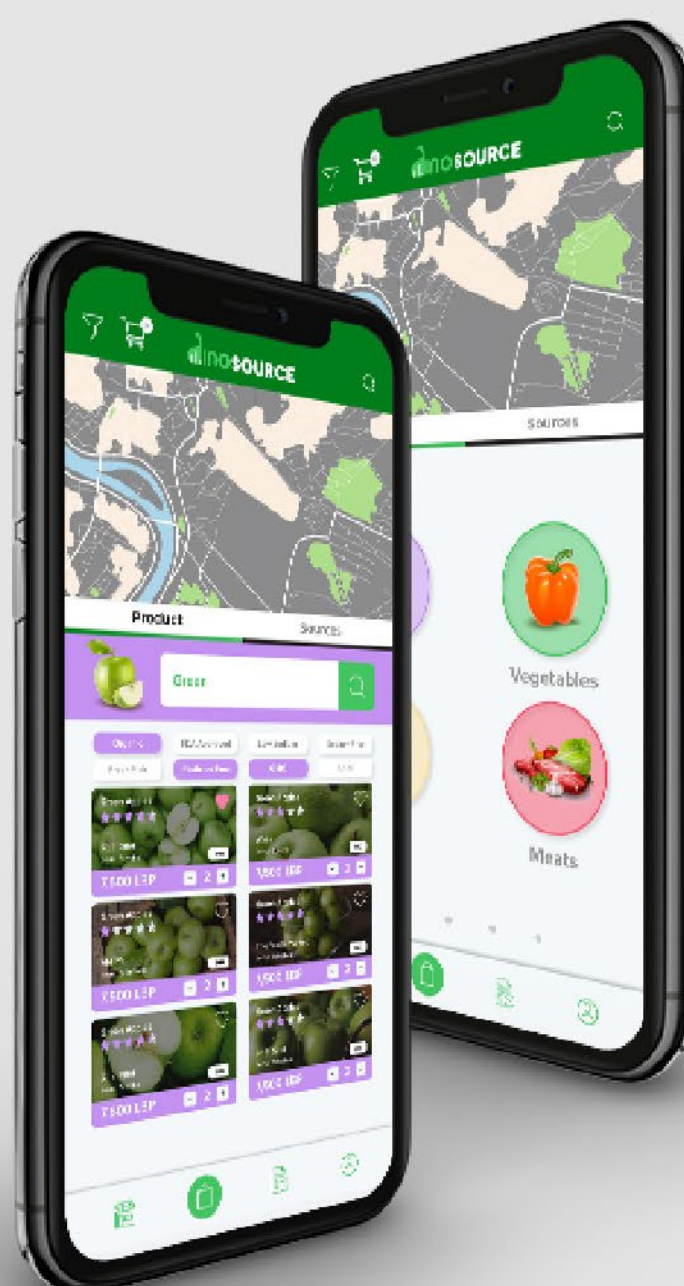

Client
Type of Job
Country

Dinosource
Agriculture
Lebanon

Brief

Most farmers in Lebanon get ripped off by middlemen, who usually take around 45 to 50% of the farmers income to distribute & sell their products; they also do not have the capital/power to market their products without the "intervention" of big corporations. Dinosource is a platform (Mobile & Tablet) where Fruits/Vegetables, Meats, Dairy, Alcohol & other f&b producer can present their products daily, with a description/quantities for each item.

THE CONCEPT

Consumer
Supplier
Bold & Adventurous

Earth
Organic
The Source

Friendly
Fluid
Down to Earth
Slick

Spring Green represents nature, health, & induces a sense of calmness.

Forest Green represents fertility, abundance, & induces a sense of coexistence.

The color of innocence, goodness & purity.

APPLICATION DESIGN