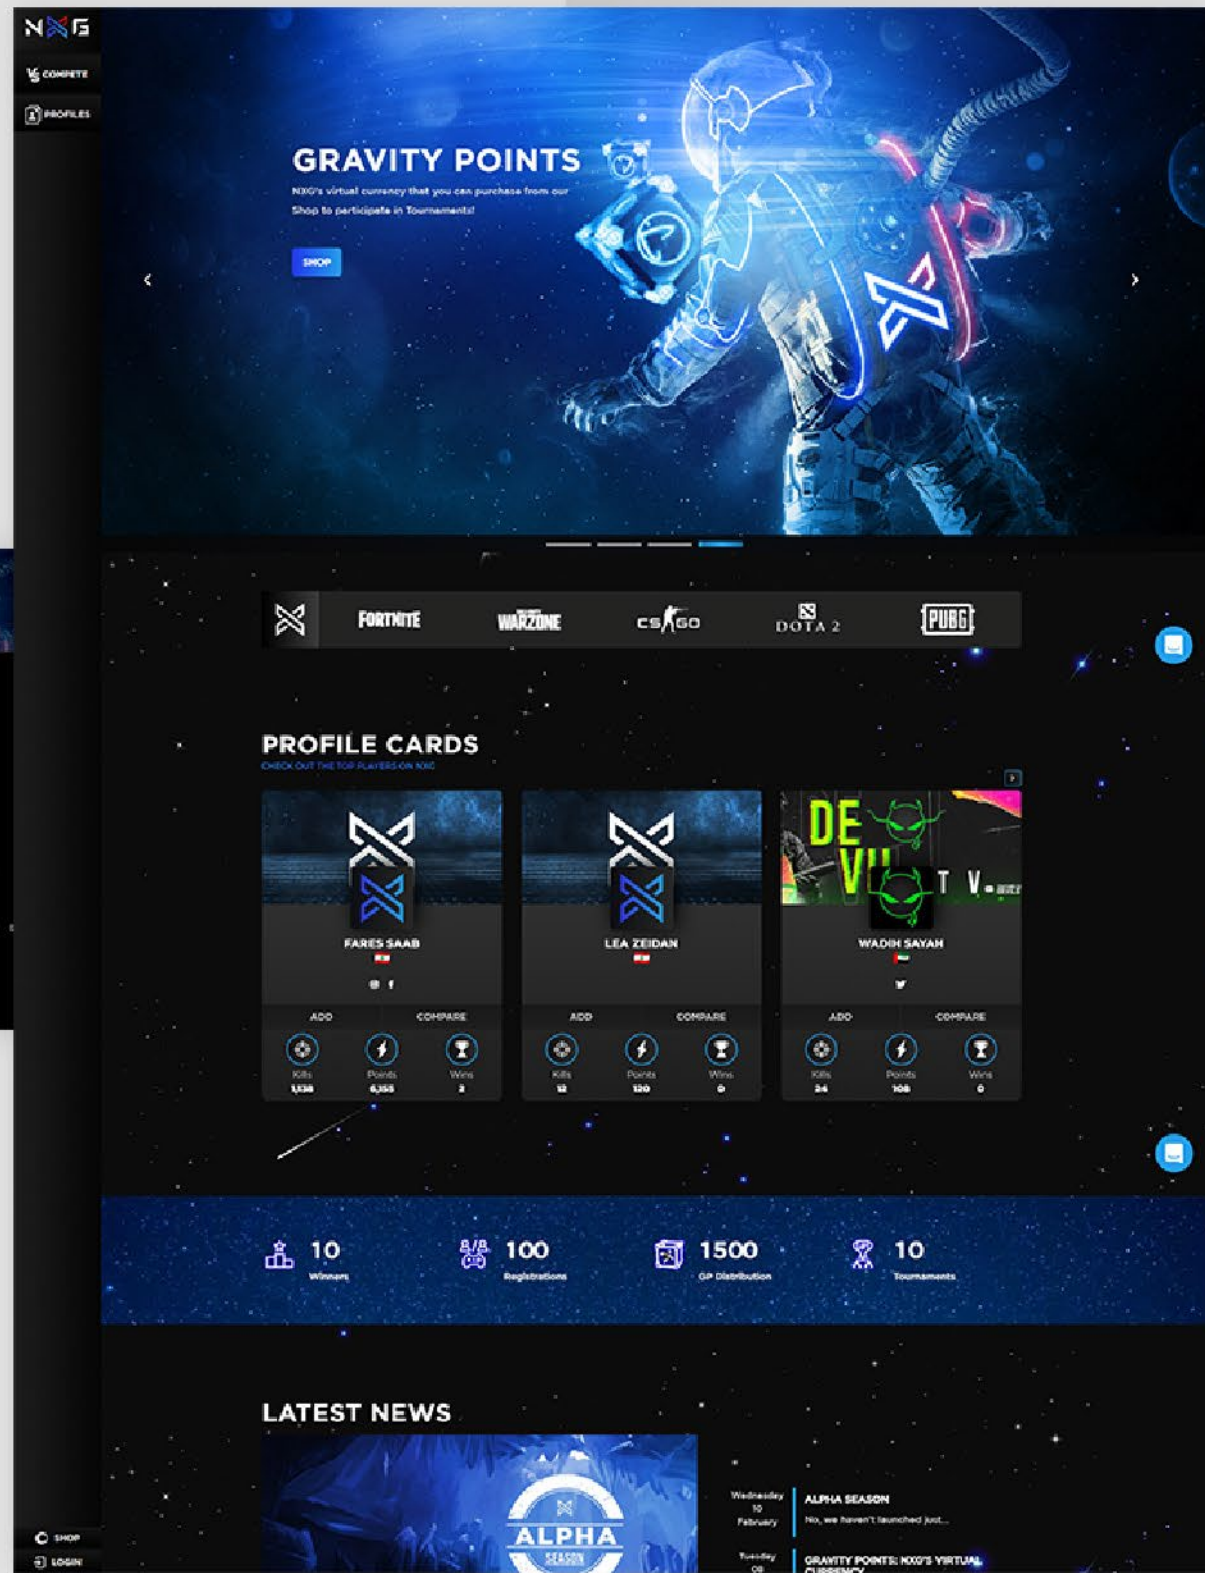

Client
Industry
Country
URL

Nebula X Gaming
E-Sports
U.K
www.nxg.gg