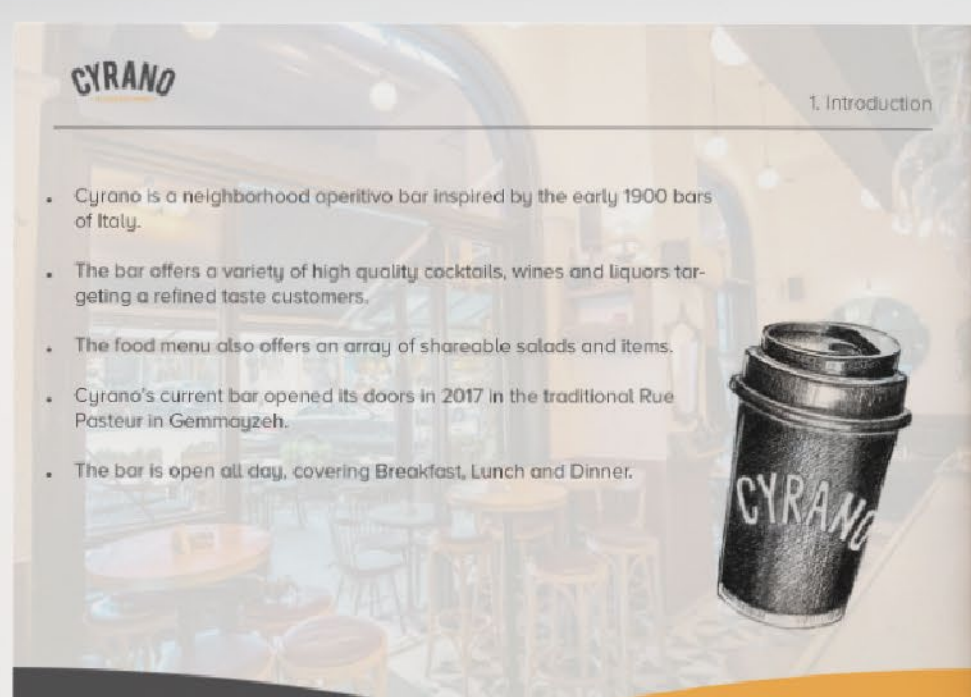

Client
Type of Job
Country

Cyrano
F&B
Lebanon / U.K

CYRANO

• LE COIN DE L'APERU •

Brief

House Of Butlers is a fine liquor shop and cocktail bar inspired by late century London's private clubs.

Along with its cozy and charming atmosphere, the shop offers a large variety of high quality old fashioned spirits, ranging from cocktails to wines and liquors for anyone looking for refinement and exclusivity.