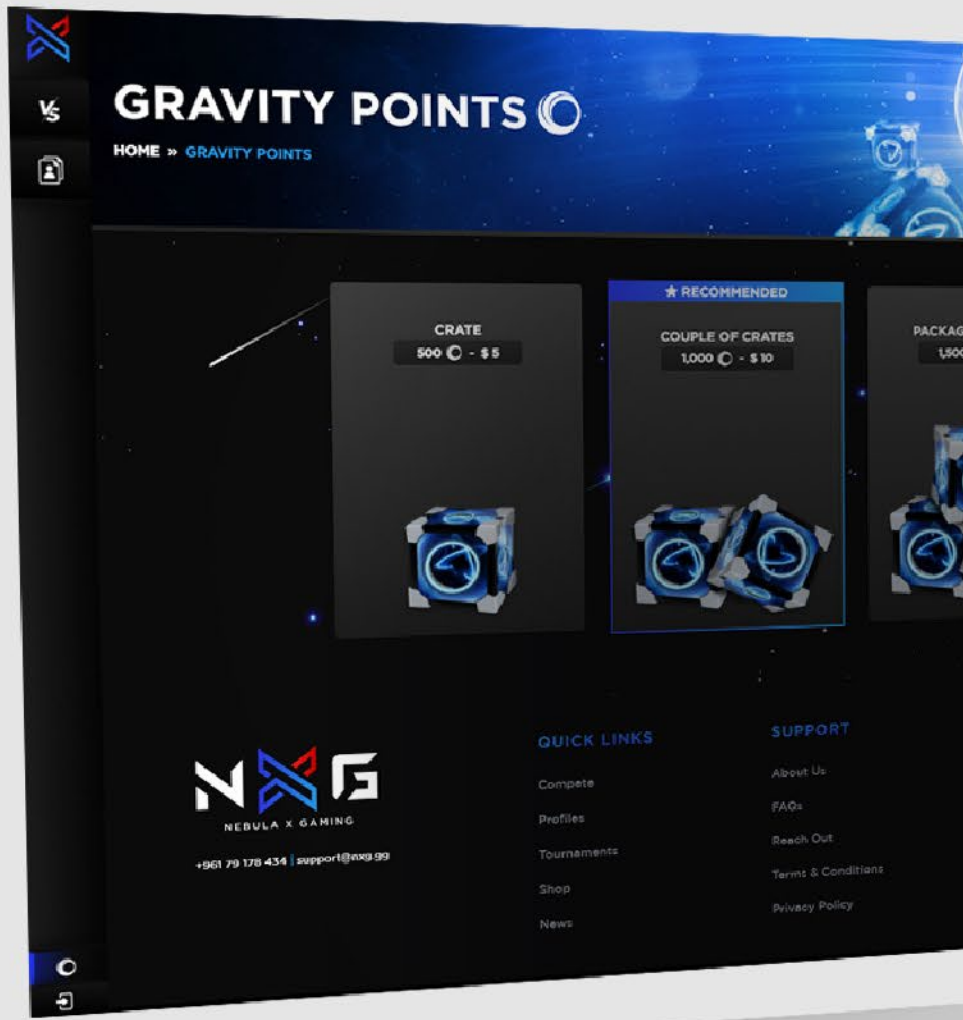

DOUMMAR MEP
MEP Contracting
Ghana / U.K
www.doummar.com

Client
Industry
Country
URL

Nebula X Gaming
E-Sports
U.K
www.nxg.gg

Client
Industry
Country
URL

SmallVille Hotel
Hospitality
Lebanon
www.thesmallville.com