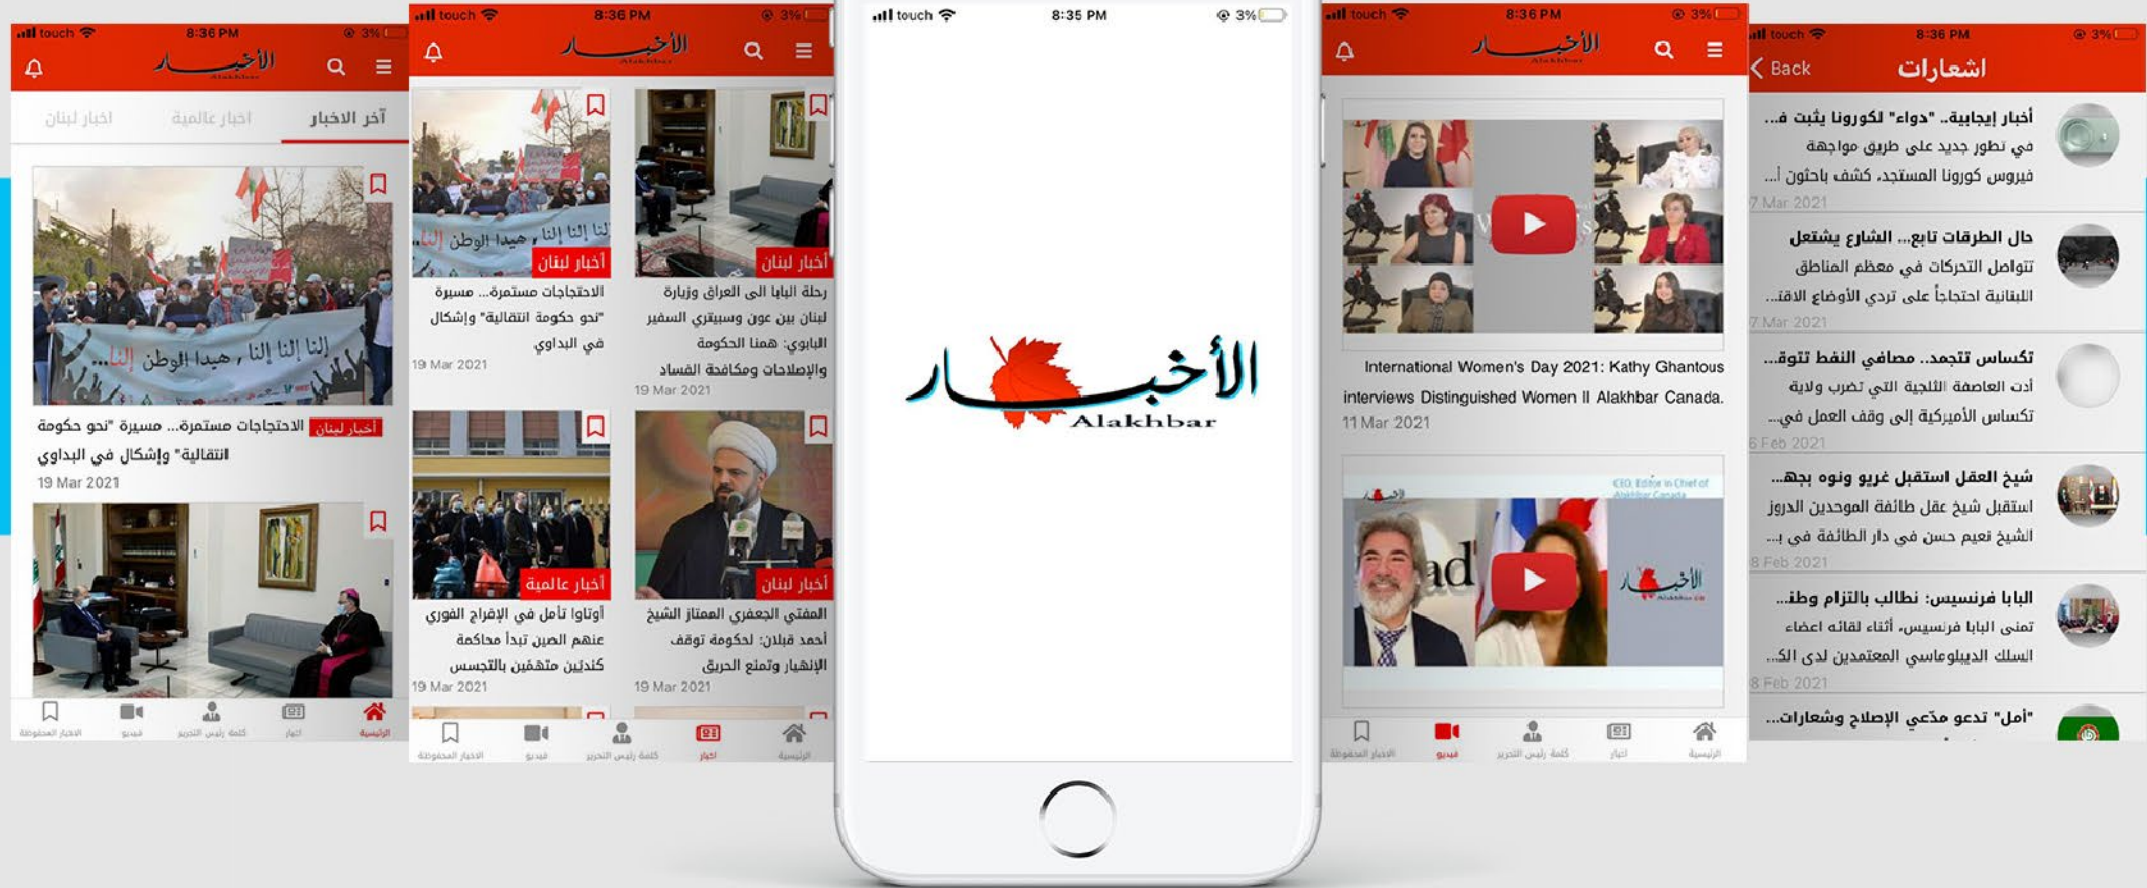

CUSTOM

Client
Industry
Country
OS

Khedma24
Service Provider
Lebanon
Android & IOS

CUSTOM

Client
Industry
Country
OS

SmallVille Hotel
Hospitality
Lebanon
Android & IOS

CUSTOM

Client
Industry
Country
OS