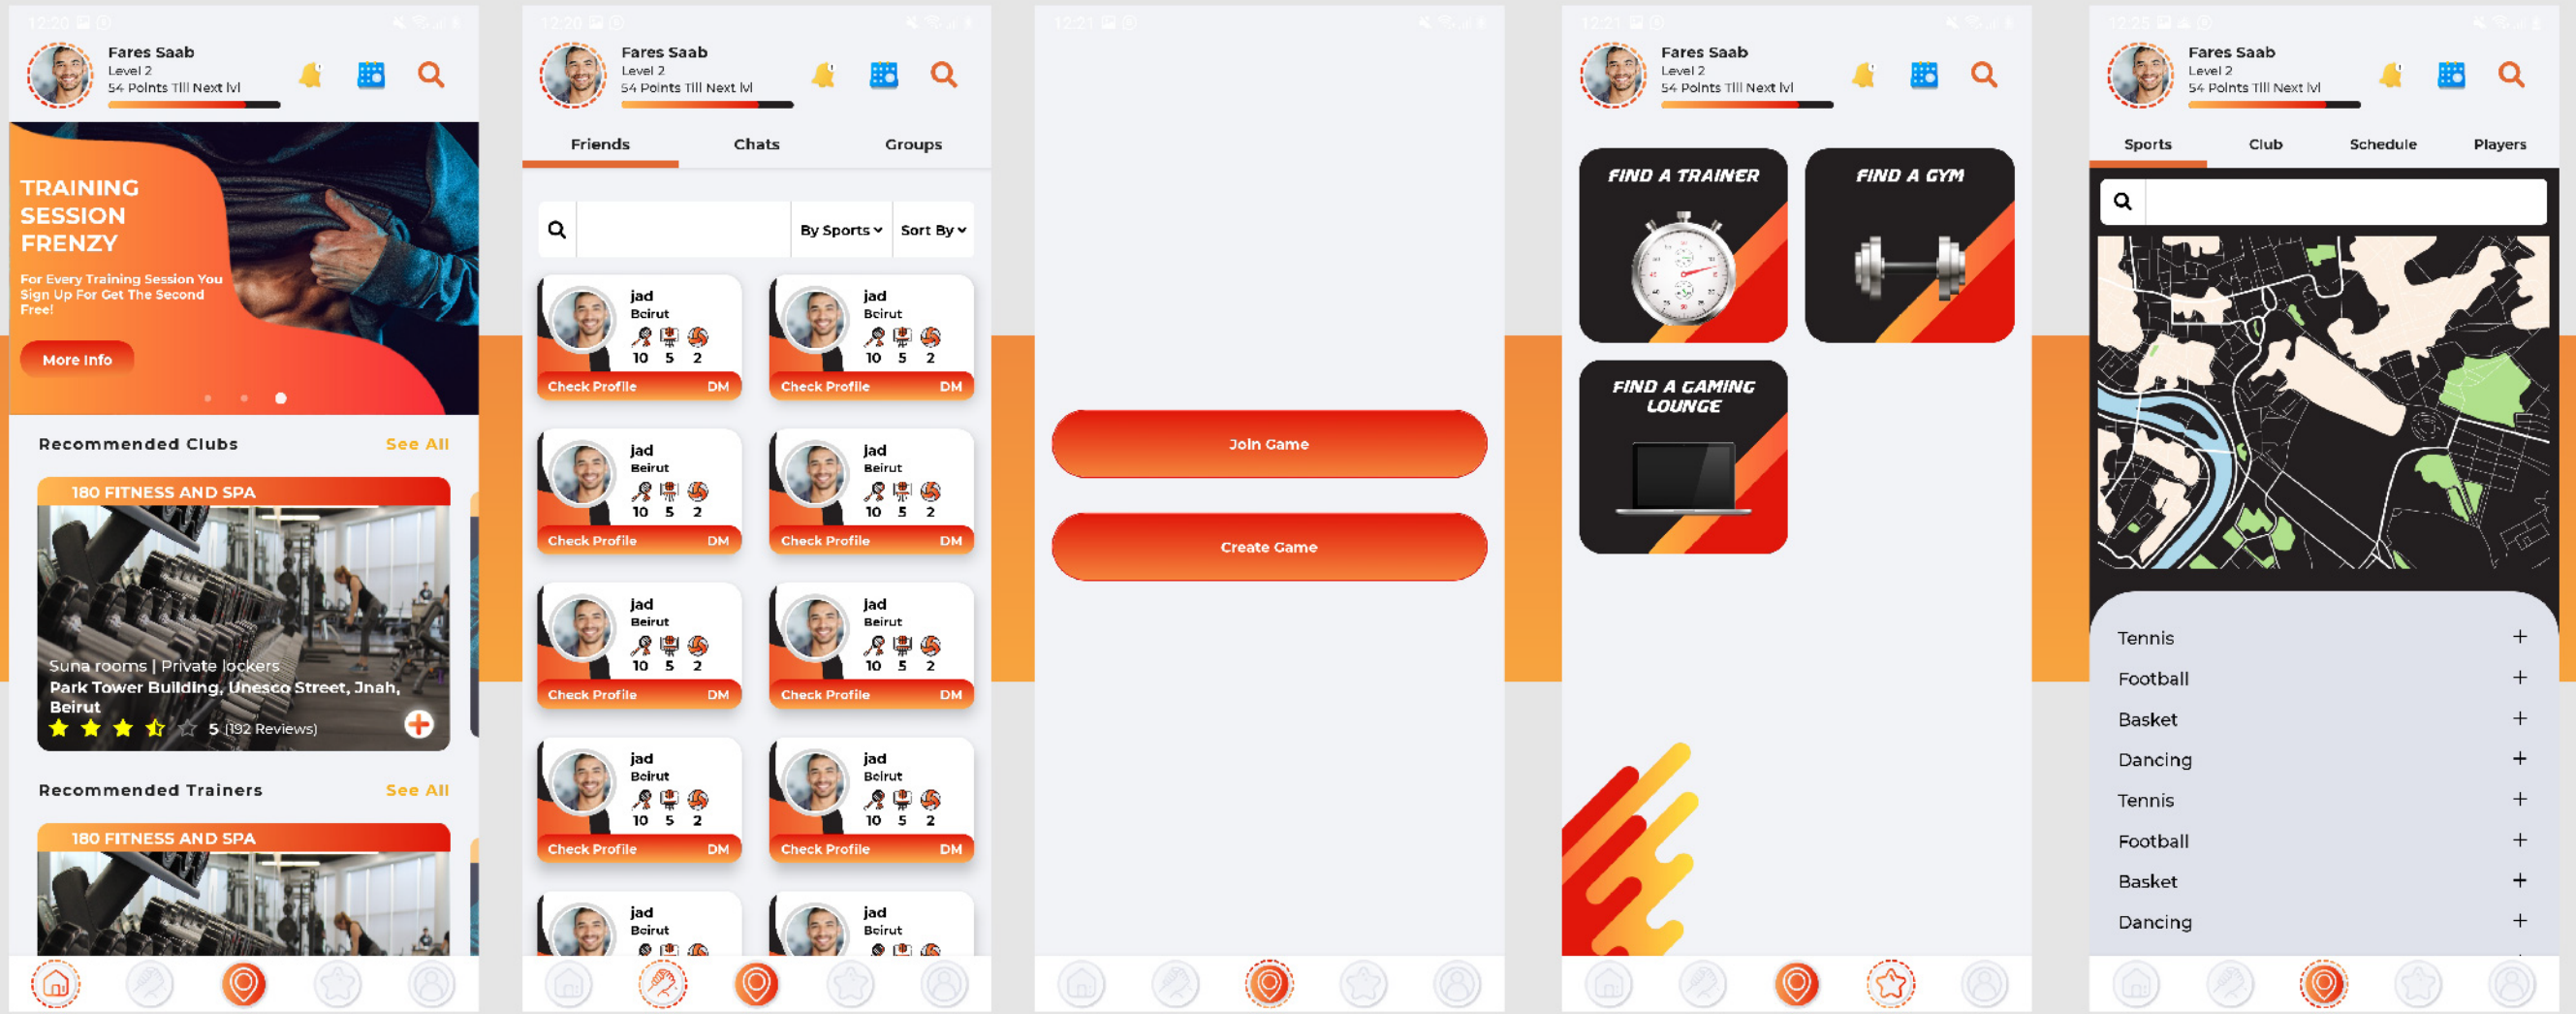

The color of innocence, goodness & purity.

APP & WEB DESIGN

CLUB INTERFACE

TRAINER INTERFACE

PLAYER INTERFACE

SPORTS ICONS

Client
Type of Job
Country

DOUMMAR MEP Contractors
MEP Contracting
Ghana / U.K