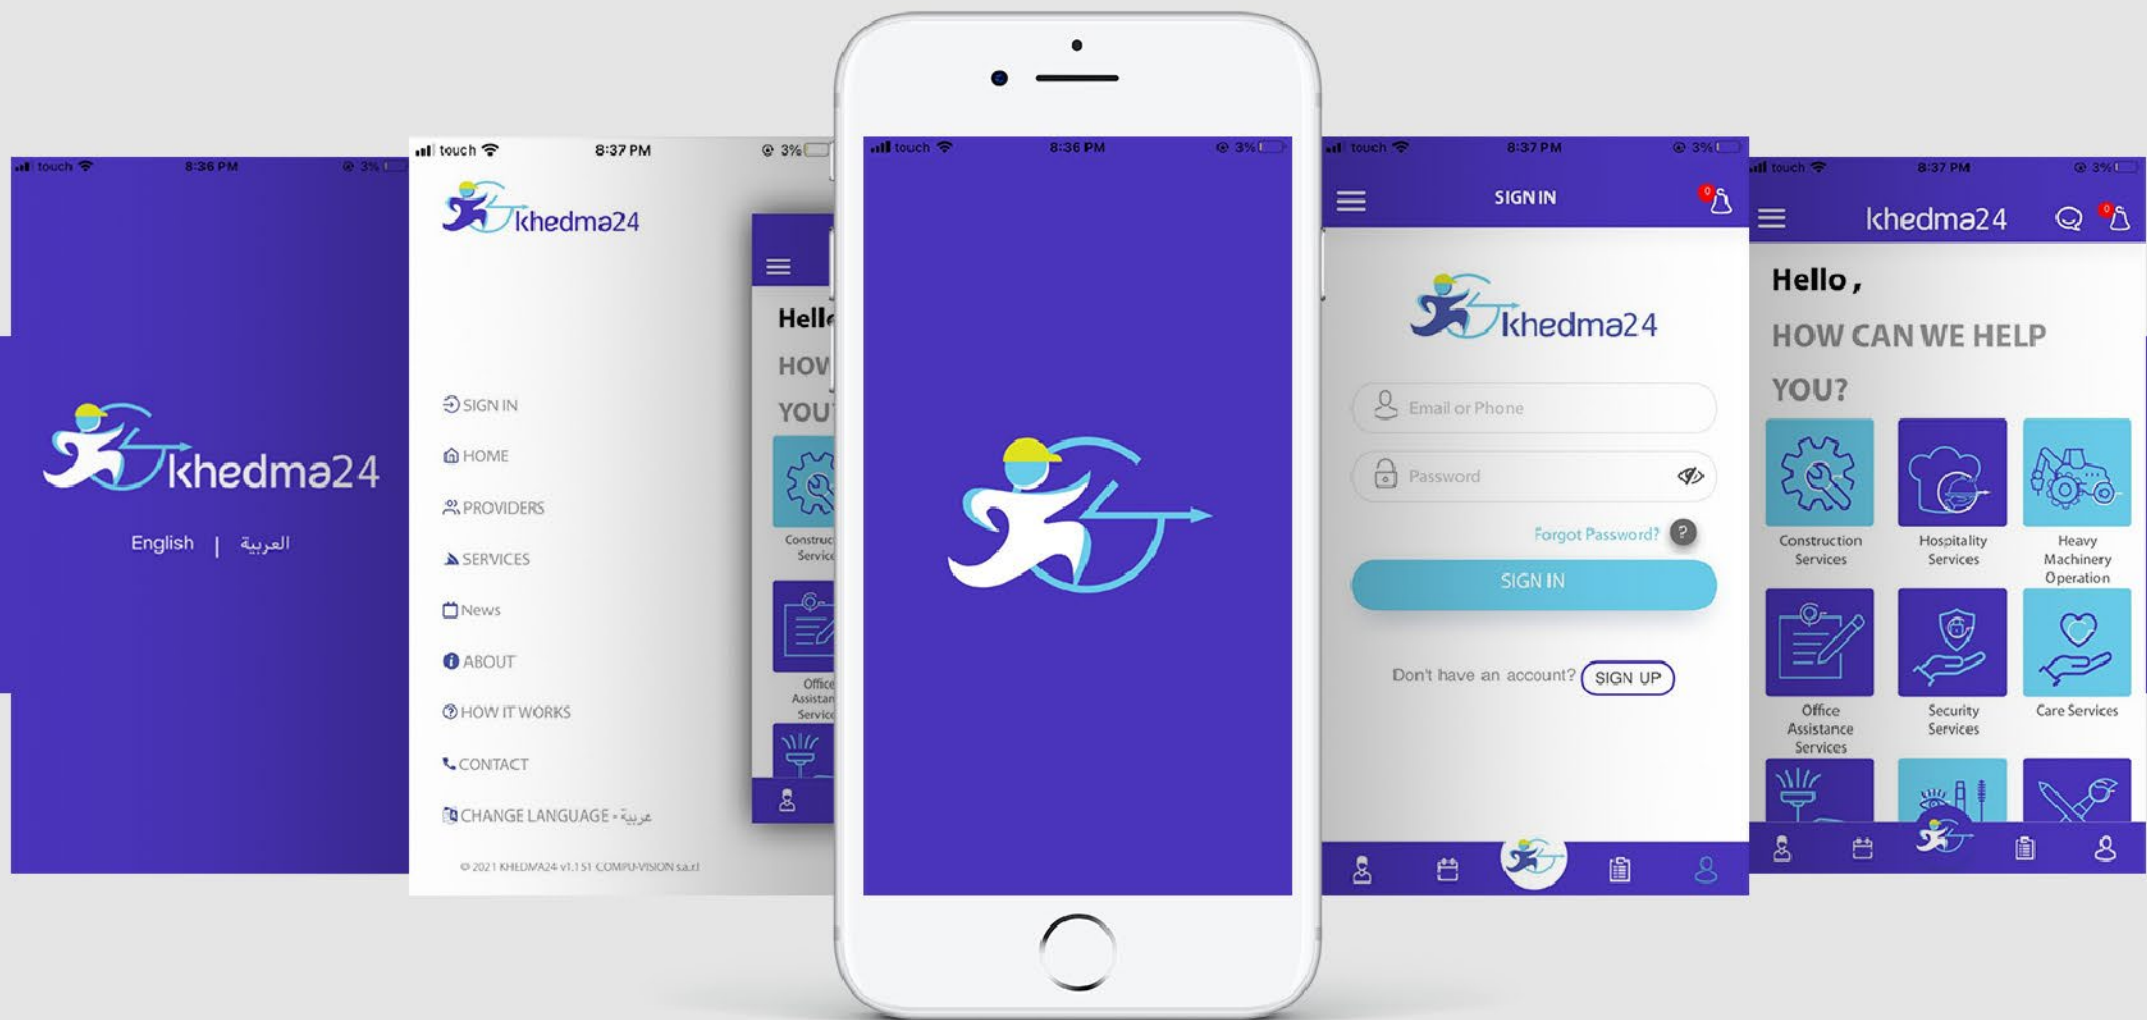

DEVELOPMENT

APPLICATIONS

CUSTOM

Client
Industry
Country
OS

Oro & Oro
Interior Furbishing
Italy
Android & IOS

CUSTOM

Client
Industry
Country
OS

Al Akhbar
E-Magazine
Canada
Android & IOS

CUSTOM

Client
Industry
Country
OS

Khedma24
Service Provider
Lebanon
Android & IOS

CUSTOM

Client
Industry
Country
OS

SmallVille Hotel
Hospitality
Lebanon
Android & IOS

CUSTOM

Client
Industry
Country
OS