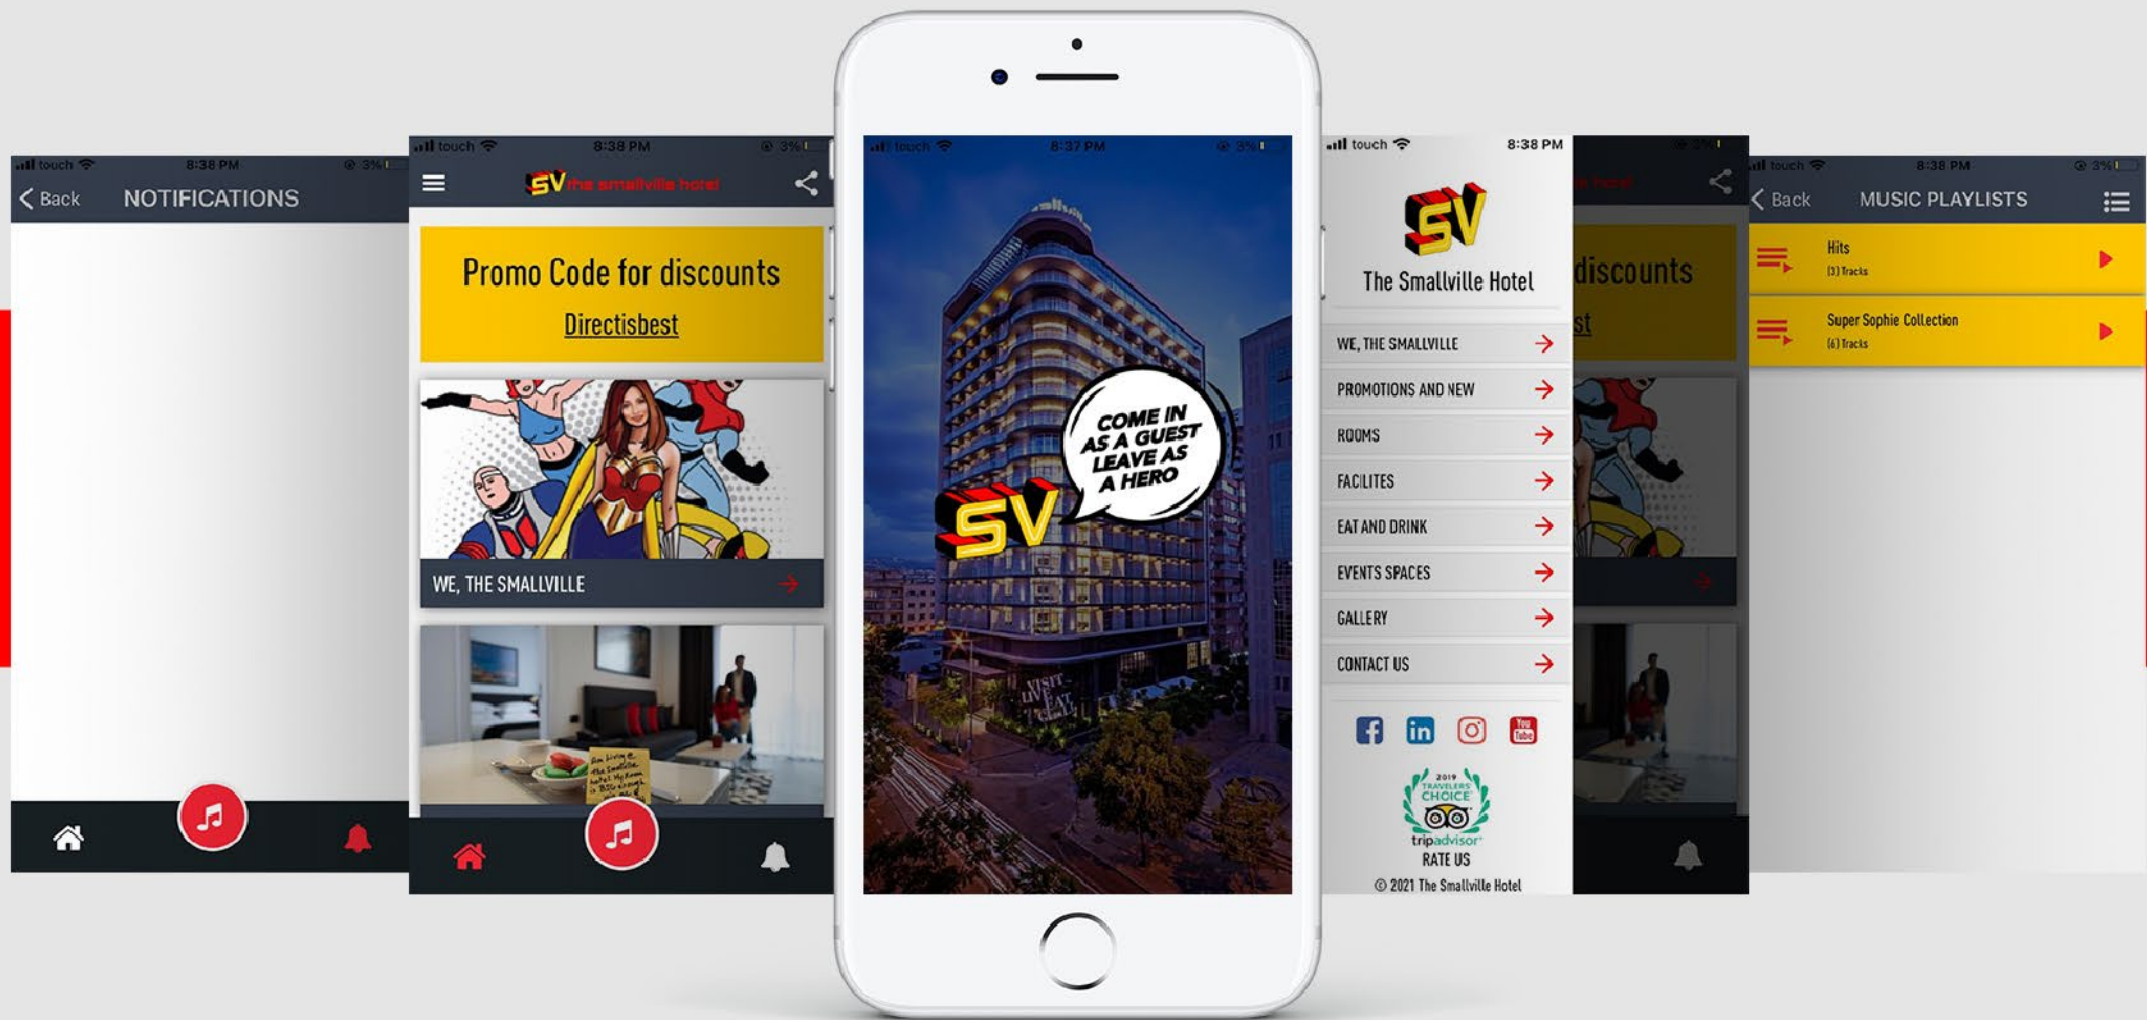

CUSTOM

Client
Industry
Country
OS

Khedma24
Service Provider
Lebanon
Android & IOS

CUSTOM

Client
Industry
Country
OS

SmallVille Hotel
Hospitality
Lebanon
Android & IOS

CUSTOM

Client
Industry
Country
OS