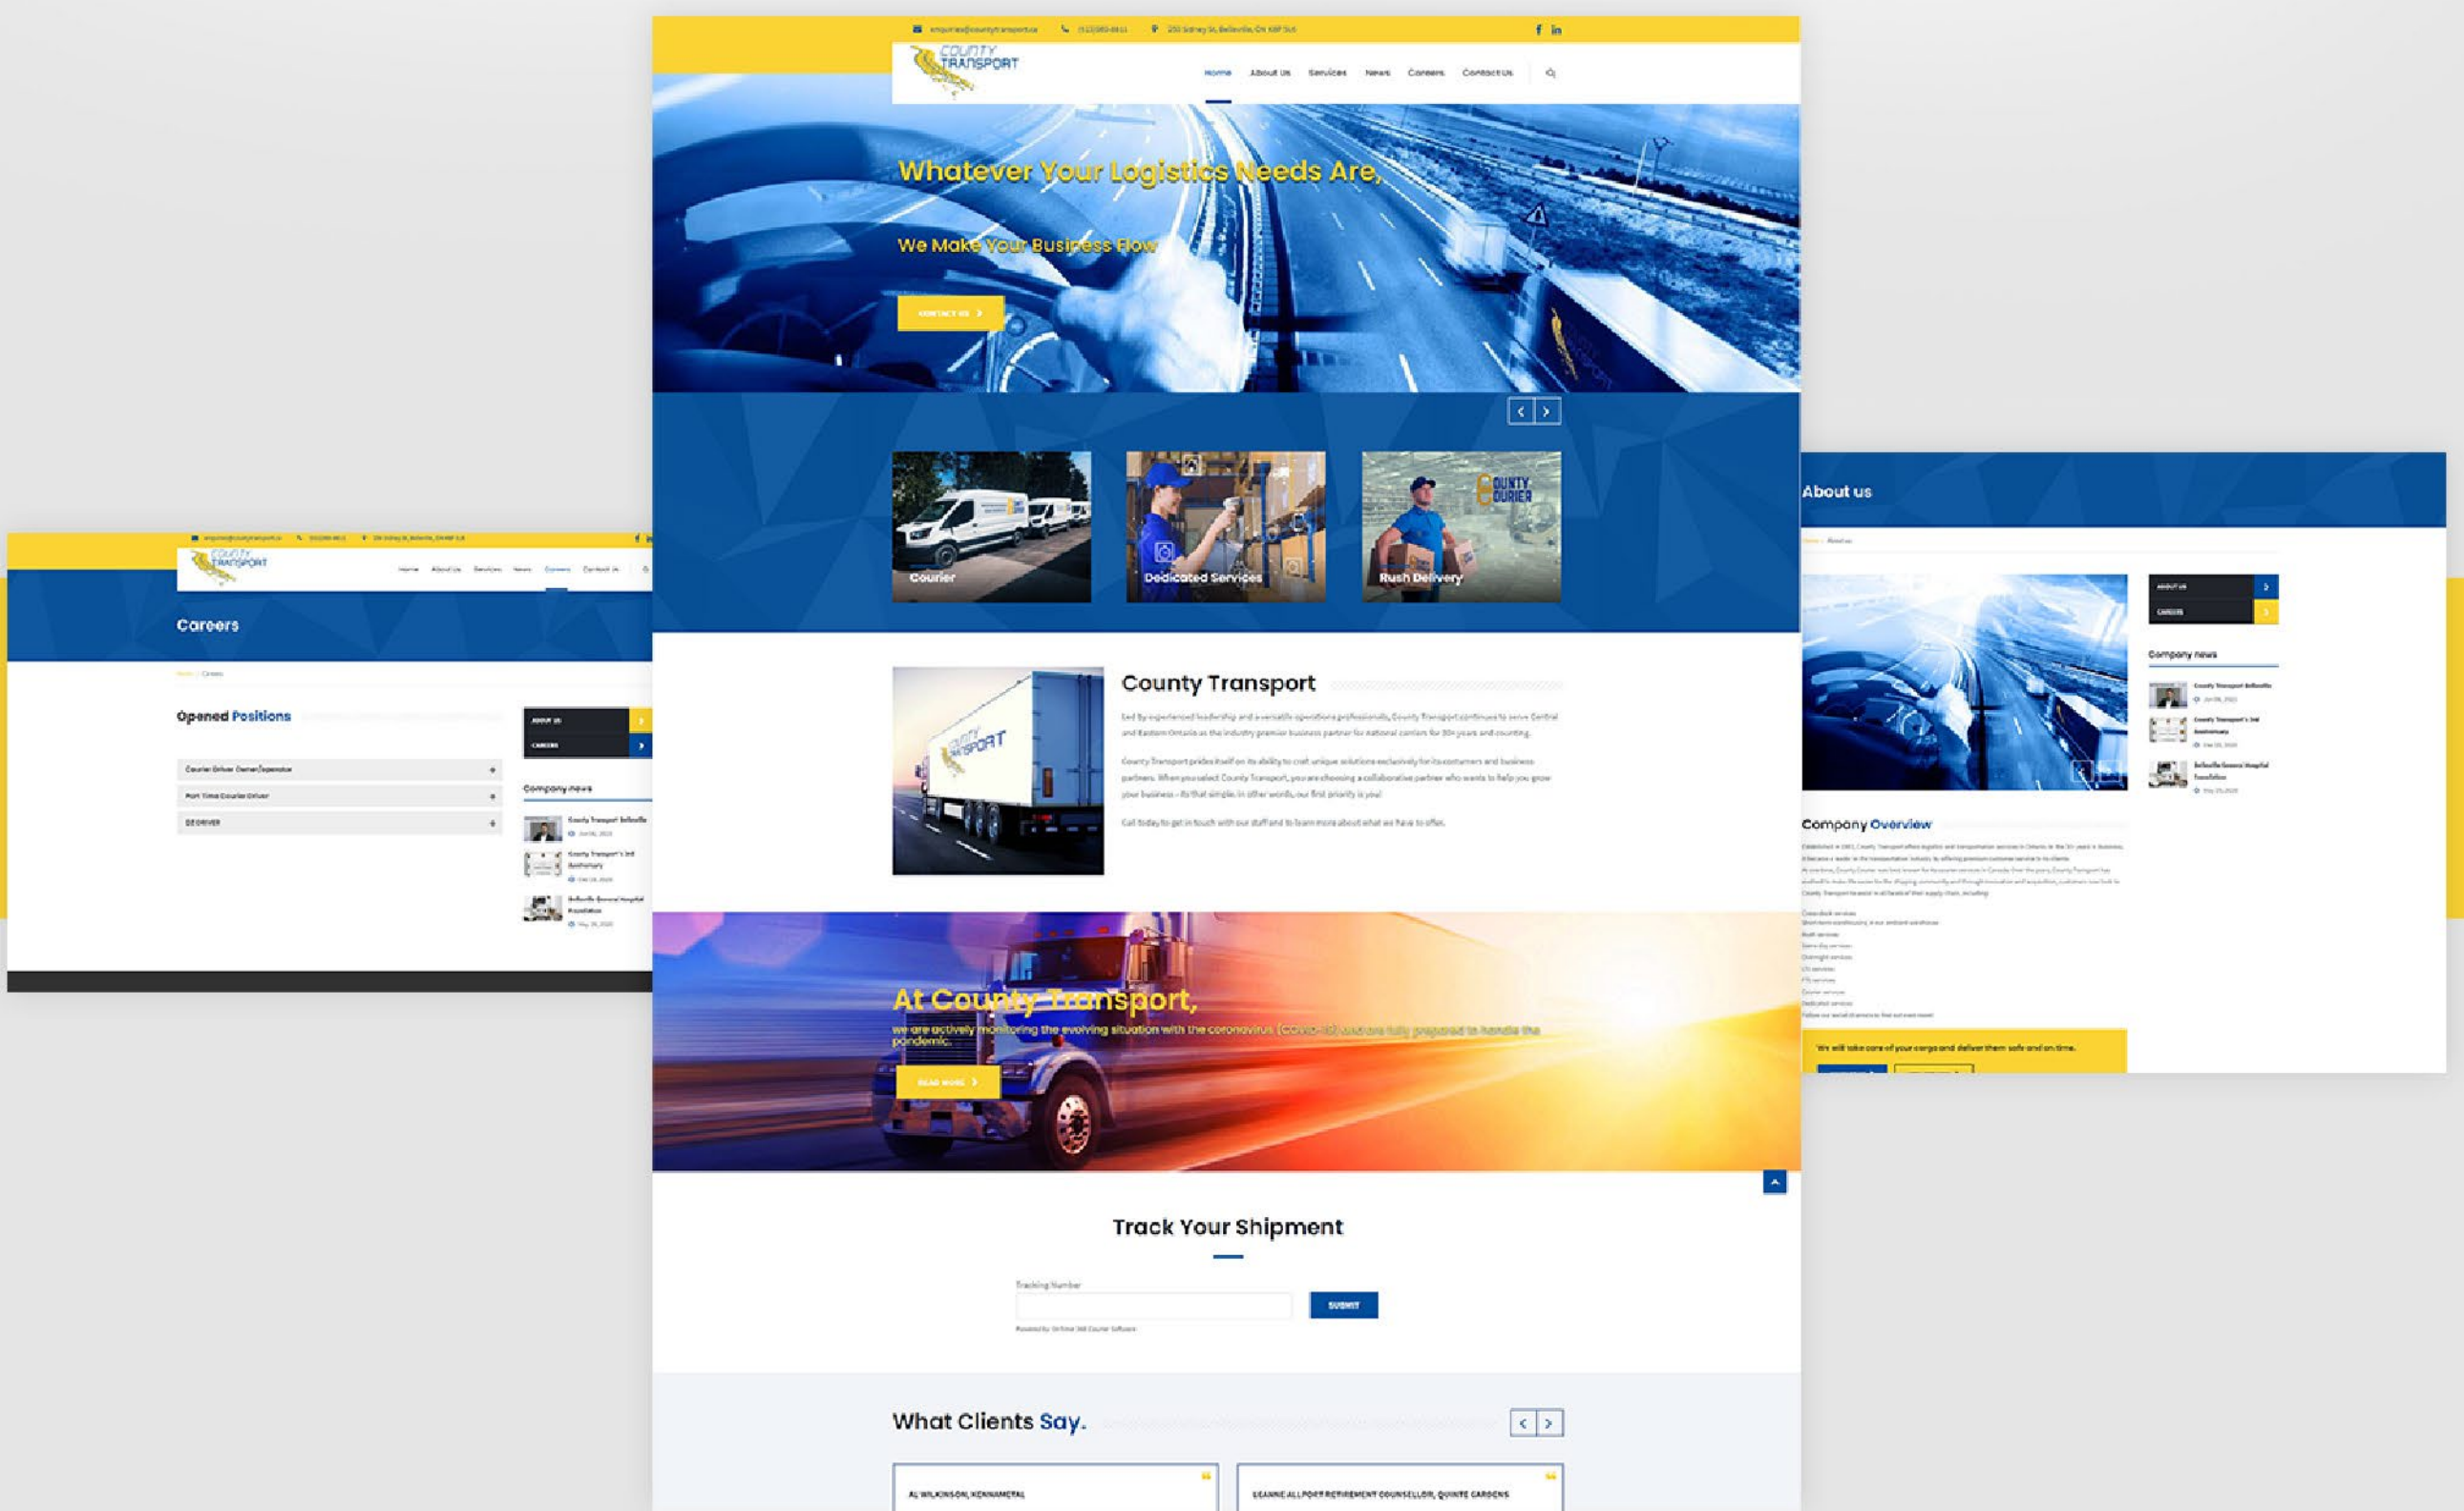

Client
Industry
Country
URL

County Transport
Transportation & Logistics
Canada
www.countytransport.ca