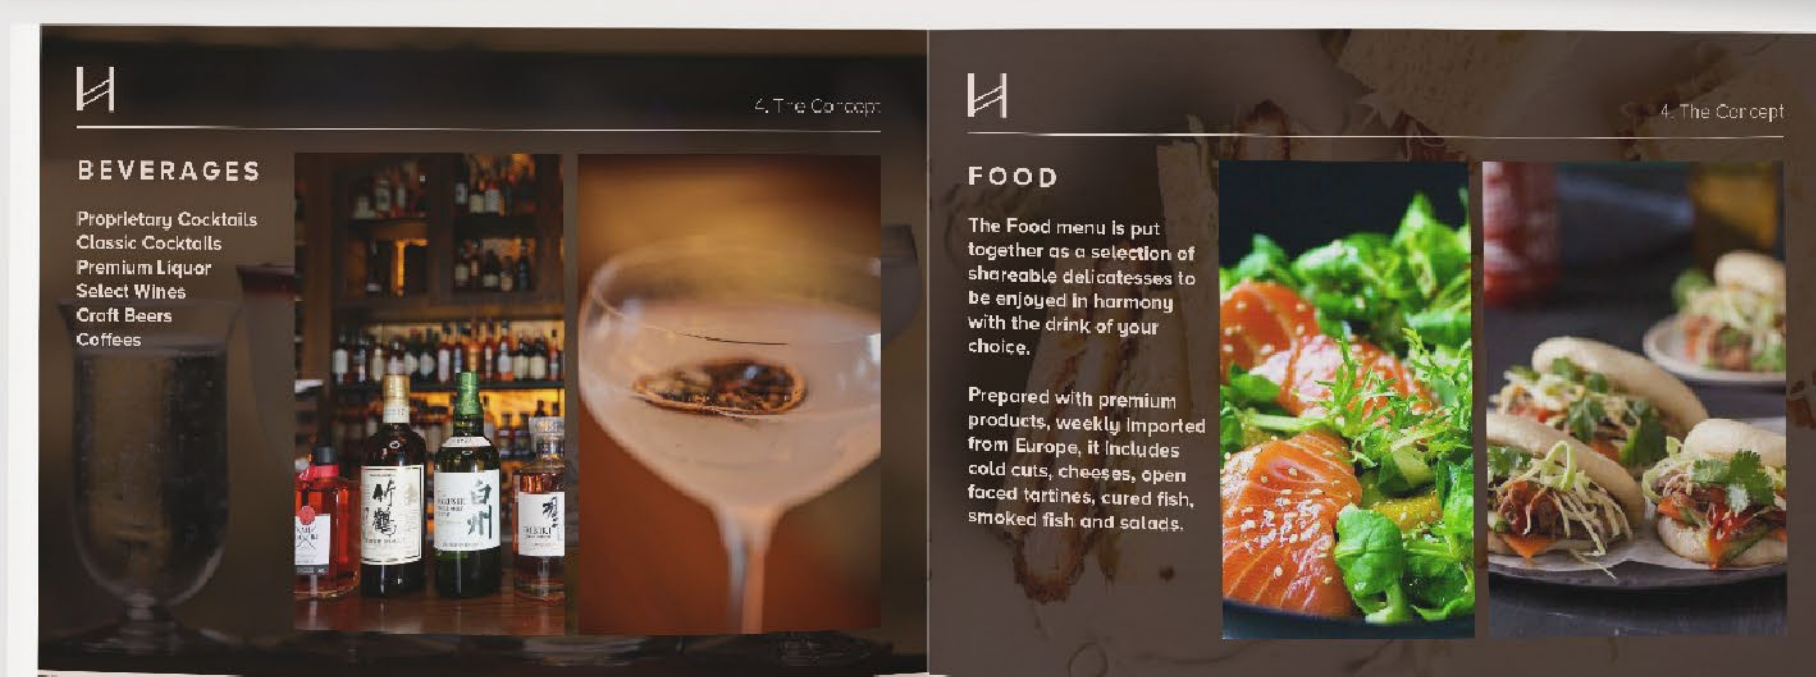

HOUSE OF BUTLERS
THE LIQUOR & MIXOLOGY ROOM

Client House of Butlers
Type of Job F&B
Country Lebanon / U.K

Brief

House Of Butlers is a fine liquor shop and cocktail bar inspired by late century London's private clubs.

Along with its cozy and charming atmosphere, the shop offers a large variety of high quality old fashioned spirits, ranging from cocktails to wines and liquors for anyone looking for refinement and exclusivity.