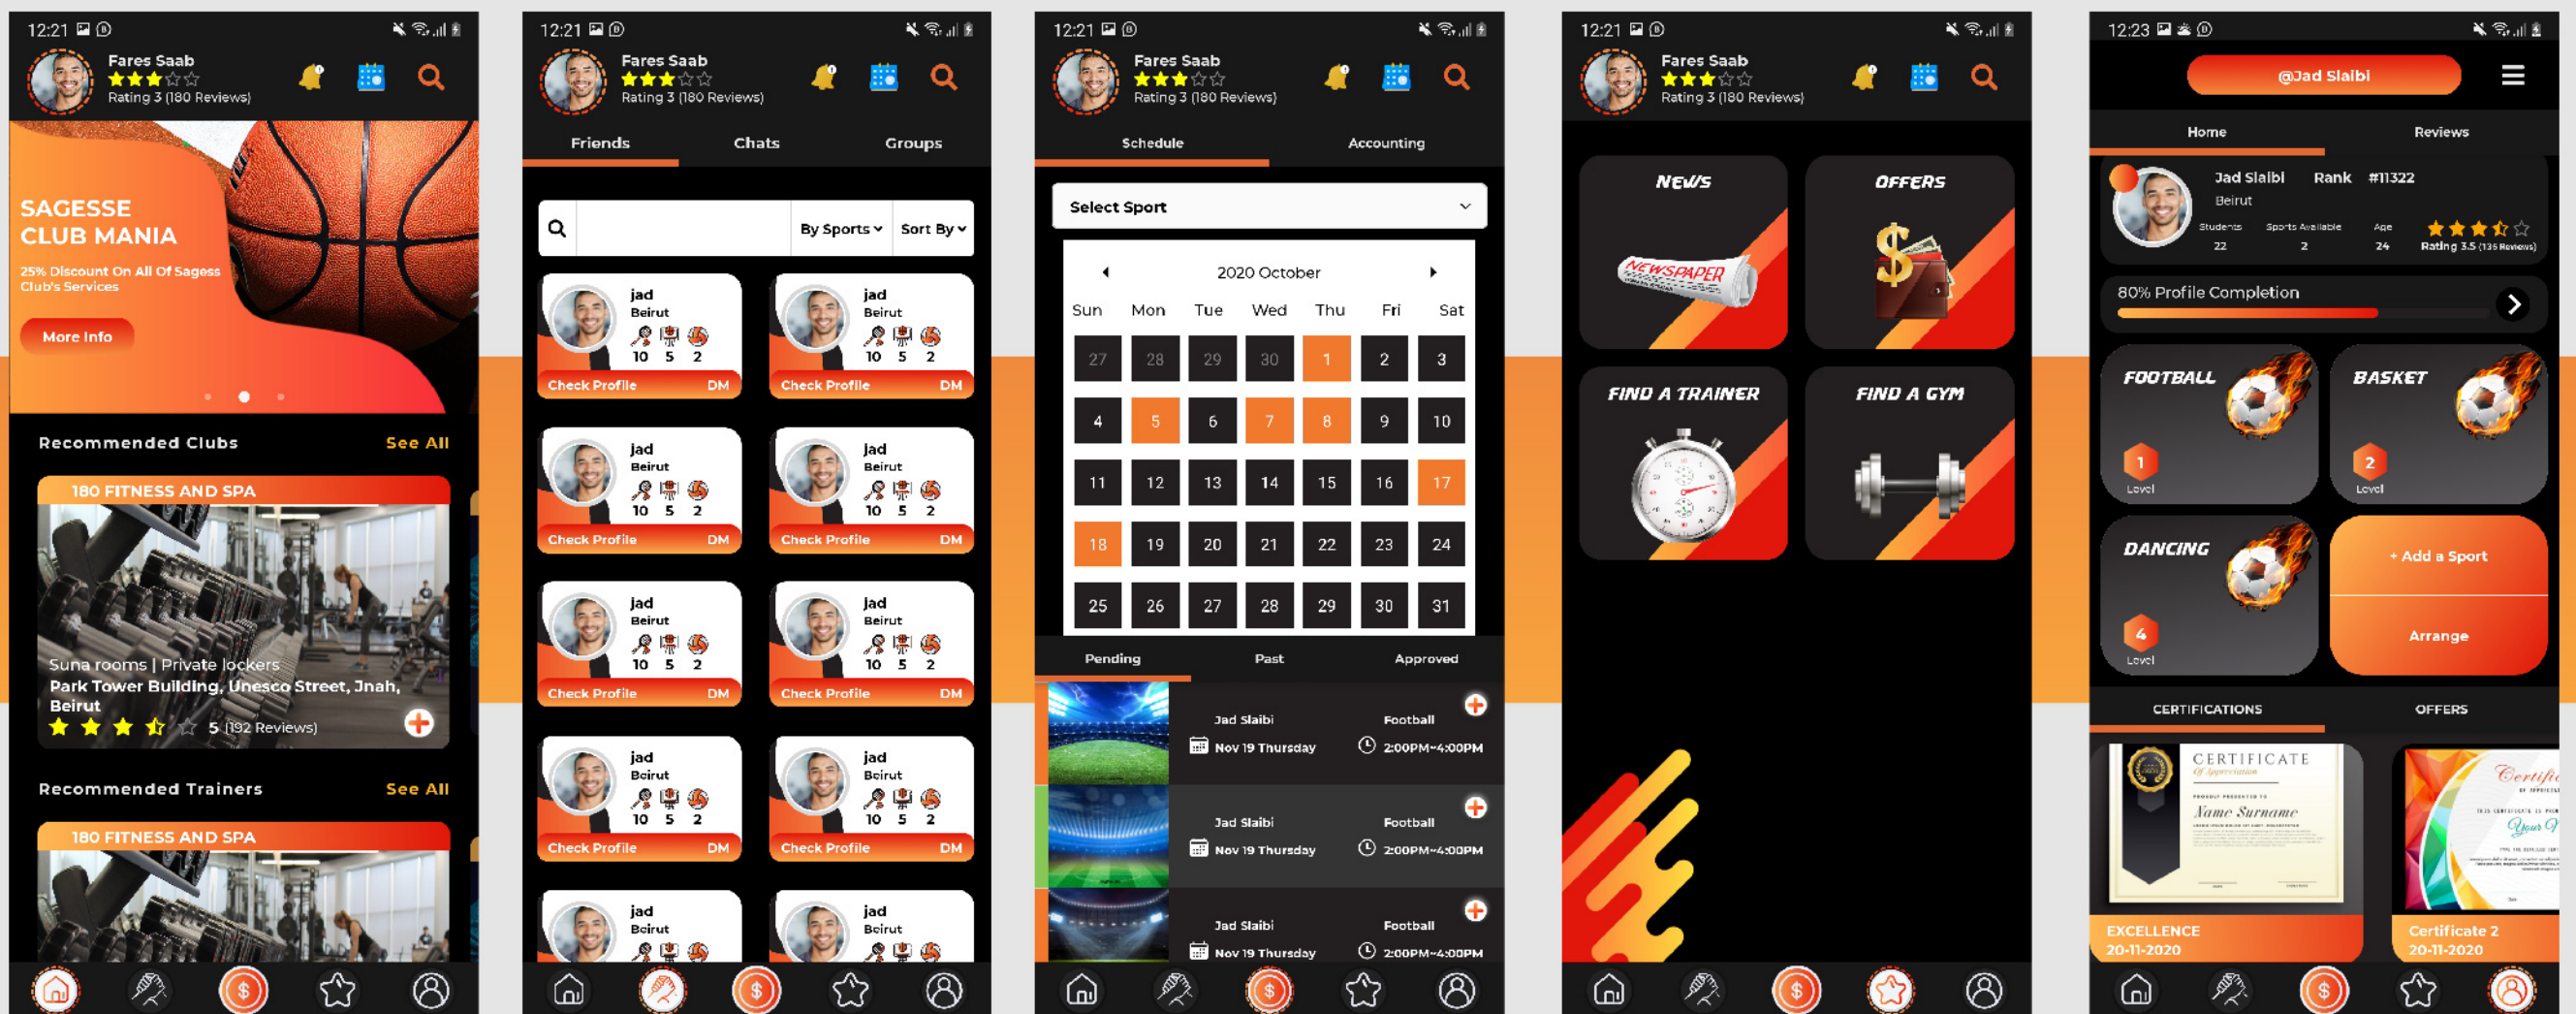

The color of innocence, goodness & purity.

APP & WEB DESIGN

CLUB INTERFACE

TRAINER INTERFACE

PLAYER INTERFACE

SPORTS ICONS

Client
Type of Job
Country

DOUMMAR MEP Contractors
MEP Contracting
Ghana / U.K