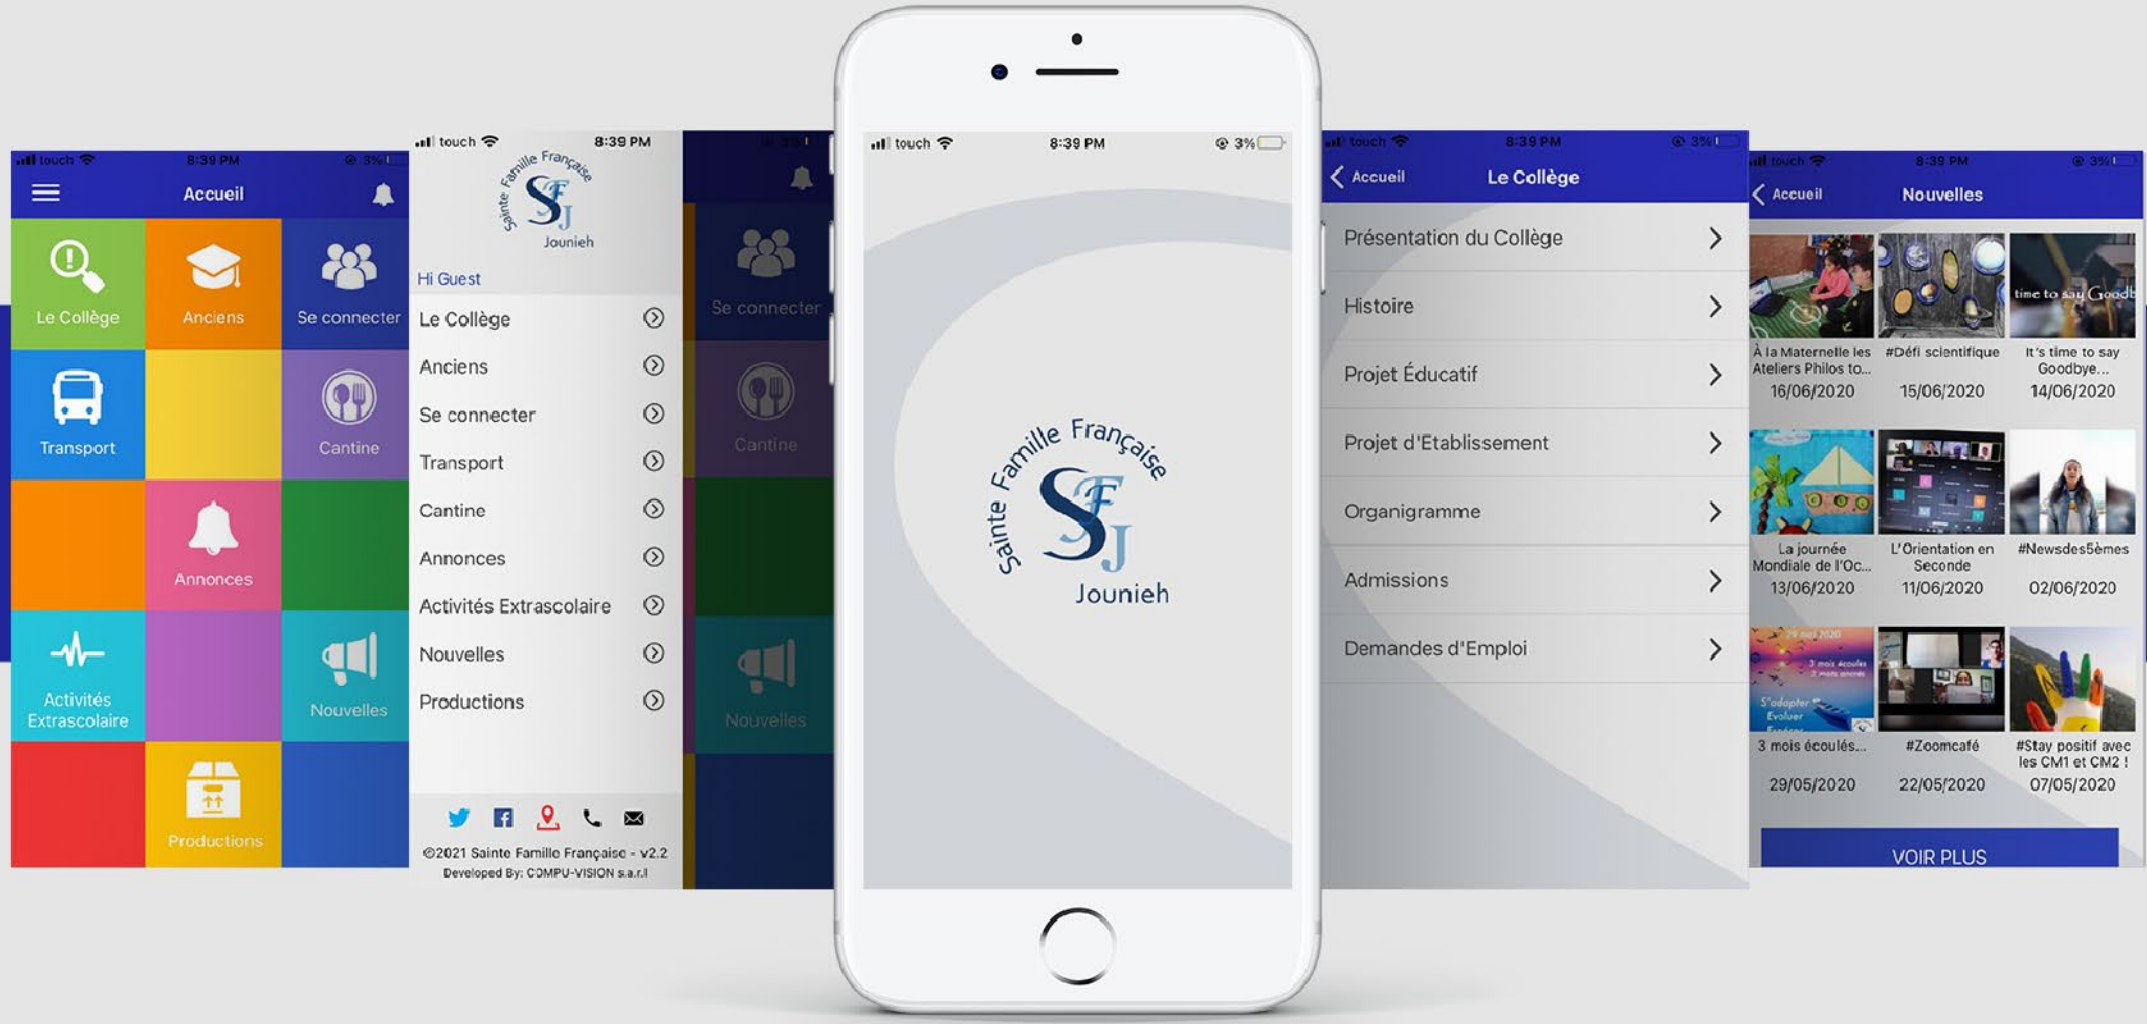

CUSTOM

Client
Industry
Country
OS

Sainte Famille Francaise - Jounieh
Educational
Lebanon
Android & IOS